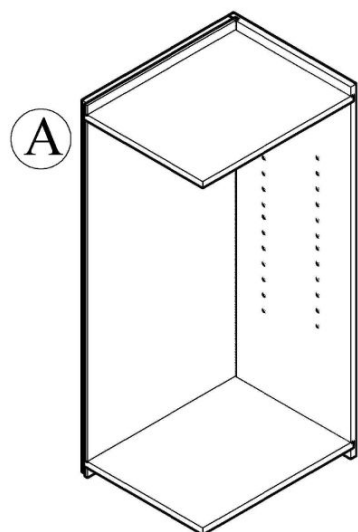

W0930/W1230/W1530/W1830/W2130/W0936/W1236/W1536/W1836/W2136

W0942/W1242/W1542/W1842/W2142

ASSEMBLED INSTRUCTION

Shelf support: 8~12

Bumper: 2

Small Corner brace: 12
Screws 1.4cm: 24

Screws 1.6cm: 4~6
Screws 2.0cm: 2~3
Screws 2.5cm: 6