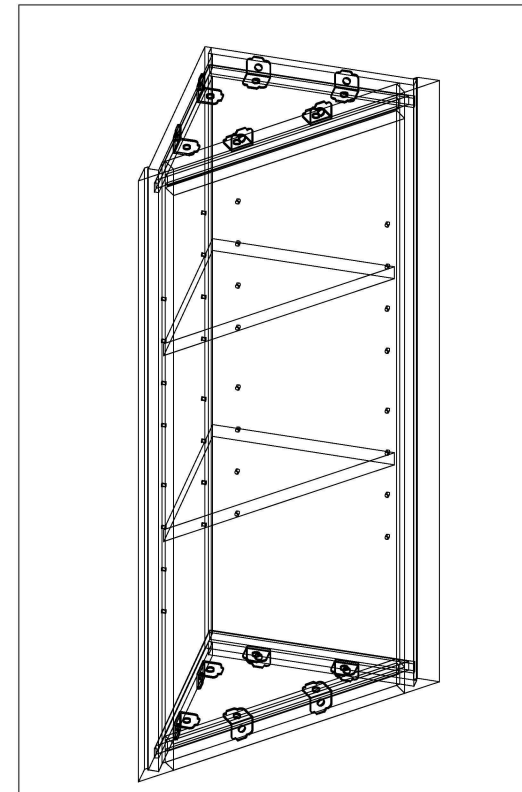

WEC1230/WEC1236/WEC1242 ASSEMBLED INSTRUCTION

Small Corner brace: 12
Screws 1.4cm: 24

Bumper: 2

Shelf support: 8~12

Screws 1.6cm: 4~6
Screws 2.0cm: 2~3