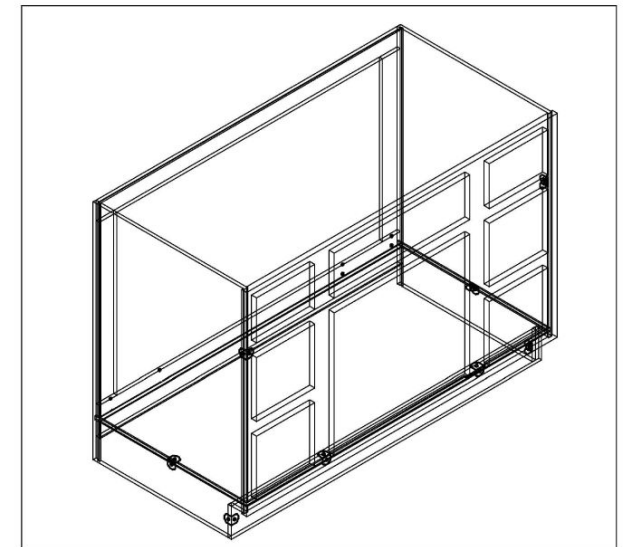

VDDDB42

ASSEMBLED INSTRUCTION

Slide :12
Screws 1.6cm: 60

Slide support : 12

Corner brace: 4
Screws 1.4cm: 16

Bumper:28

Screws 1.6cm: 4
Screws 2.0cm: 2
Screws 2.5cm: 9

Small Corner brace:8
Screws 1.4cm: 16