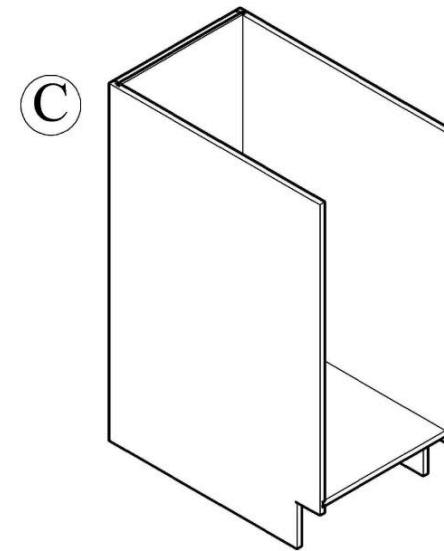

3DB12/3DB15/3DB18/3DB21/3DB24/3DB27/3DB30/3DB33/3DB36

3VDB12/3VDB15/3VDB18/3VDB21/3VDB24

ASSEMBLED INSTRUCTION

Slide :6
Screws 1.6cm: 30

Slide support : 6

Corner brace: 4
Screws 1.4cm: 16

Screws 2.5cm: 3

Bumper: 12

Small Corner brace: 7
Screws 1.4cm: 14