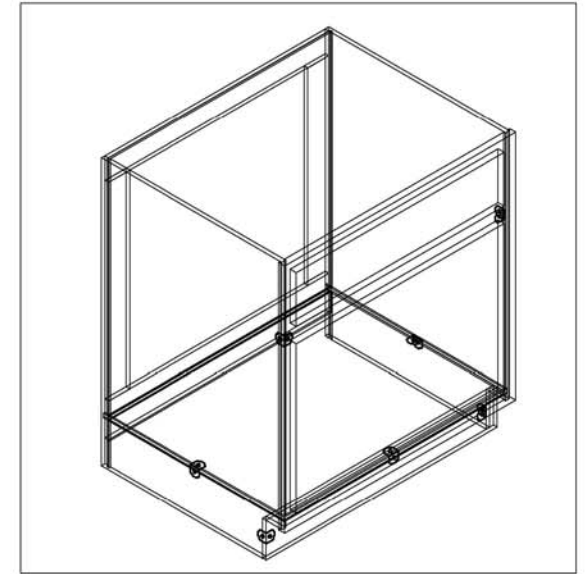

SB24/SB27/SB30/VA21/VA24/VA27/VA30/VA36

ASSEMBLED INSTRUCTION

Corner brace: 4
Screws 1.4cm: 16

Bumper: 4

Screws 1.6cm: 8
Screws 2.0cm: 4
Screws 2.5cm: 9

Small Corner brace: 7
Screws 1.4cm: 14