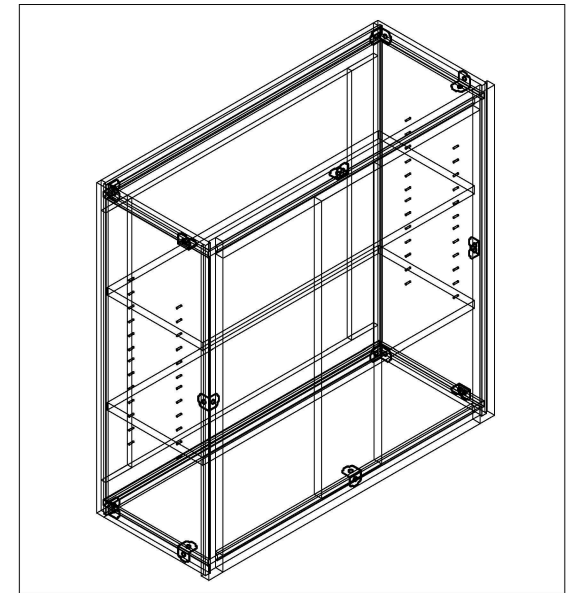

WBC2730/WBC2736/WBC2742 ASSEMBLED INSTRUCTION

Shelf support: 8~12

Screws 1.6cm: 4~6
Screws 2.0cm: 2~3
Screws 2.5cm: 6

Bumper: 2

Small Corner brace: 12
Screws 1.4cm: 24