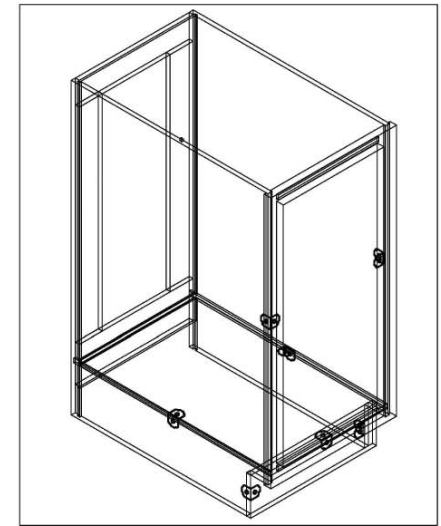

BWBK18

ASSEMBLED INSTRUCTION

Slide : 4
Screws 1.6cm:20

Corner brace: 4
Screws 1.4cm: 16

Bumper:4

Screws 2.5cm: 3

Small Corner brace: 7
Screws 1.4cm:14