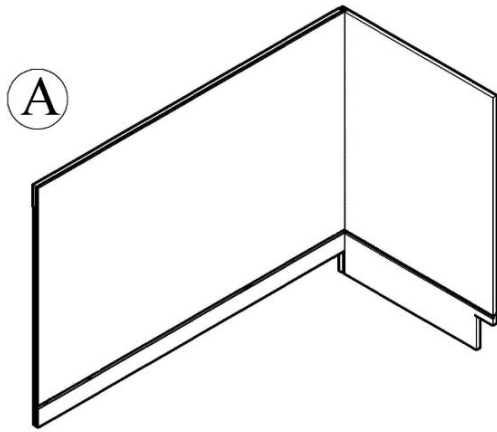

VSD36/VSD42

ASSEMBLED INSTRUCTION

Slide : 4
Screws 1.6cm: 20

Slide support : 4

Corner brace: 4
Screws 1.4cm: 16

Bumper:12

Screws 1.6cm: 8
Screws 2.0cm: 4
Screws 2.5cm: 7

Small Corner brace:8
Screws 1.4cm: 16