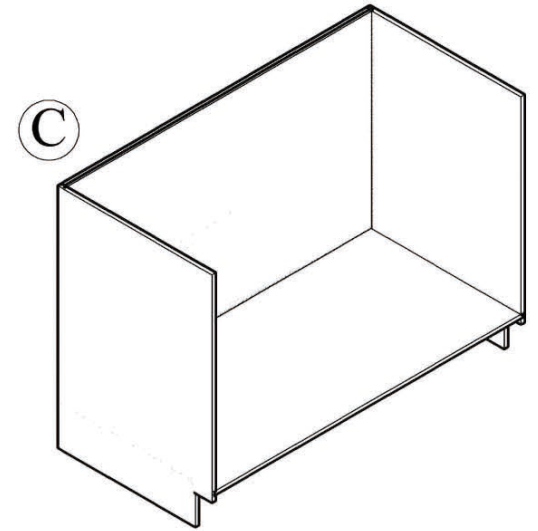

VA48DD / VA57DD / VA60DD ASSEMBLED INSTRUCTION

Slide :12
Screws 1.6cm: 60

Slide support : 12

Corner brace: 4
Screws 1.4cm: 16

Bumper:28

Screws 1.6cm: 8
Screws 2.0cm: 4
Screws 2.5cm: 3

Small Corner brace:8
Screws 1.4cm: 16