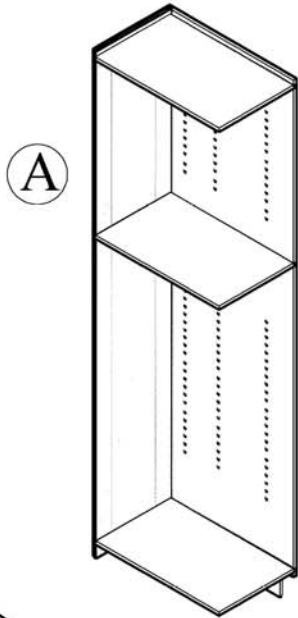

WP188427/WP189027/WP189627 ASSEMBLED INSTRUCTION

A