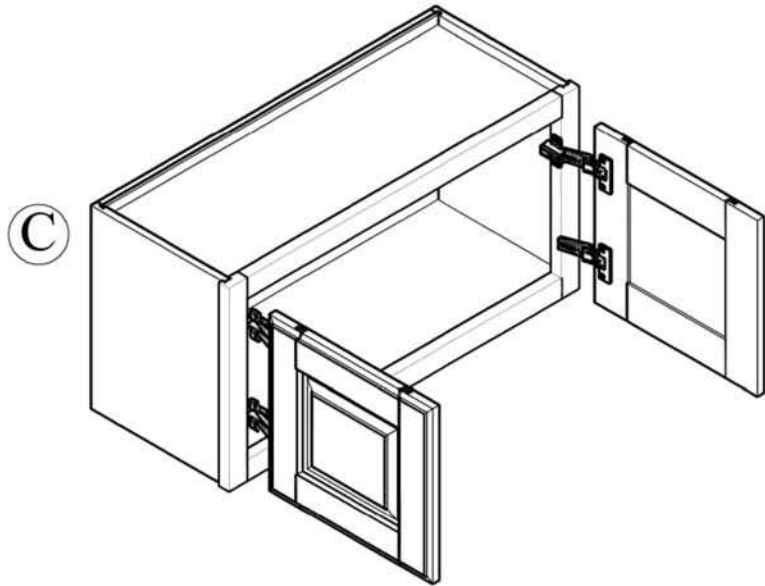

W2412/W2415/W2418/W2424/W3012/W3015/W3018/W3024
W3312/W3315/W3318/W3324/W3612/W3615/W3618/W3624
ASSEMBLED INSTRUCTION

Bumper : 4

Screws 1.6cm: 8
Screws 2.0cm: 4
Screws 2.5cm: 6

Small Corner brace: 12
Screws 1.4cm: 24