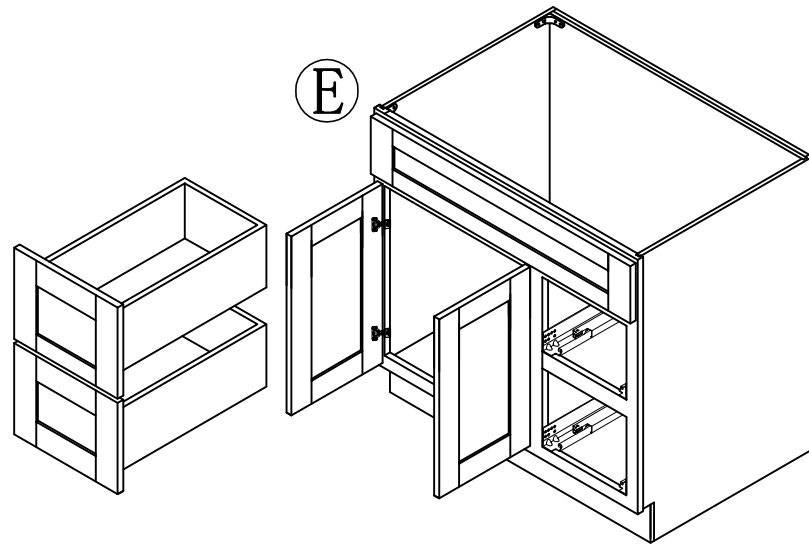

VA36-2DR/VA42-2DR ASSEMBLED INSTRUCTION

Slide:4
Screws 1.6cm:20

Slide support:4

Bumper:12

Small Corner brace:7
Screws 1.4cm:14

Screws 1.6cm:4
Screws 2.0cm:2
Screws 2.5cm:3

Corner brace:4
Screws 1.4cm:16