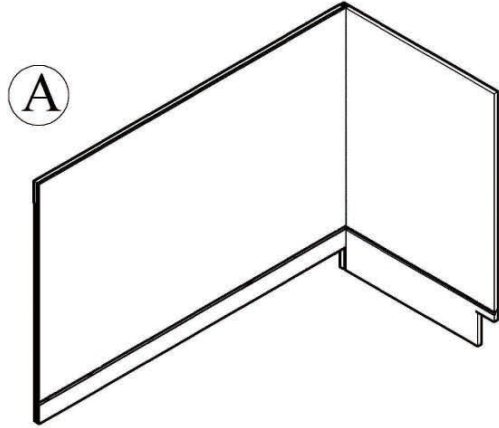

VA48DD / VA57DD / VA60DD ASSEMBLED INSTRUCTION

Slide :12
Screws 1.6cm: 60

Slide support : 12

Corner brace: 4
Screws 1.4cm: 16

Bumper:28

Screws 1.6cm: 8
Screws 2.0cm: 4
Screws 2.5cm: 3

Small Corner brace:8
Screws 1.4cm: 16