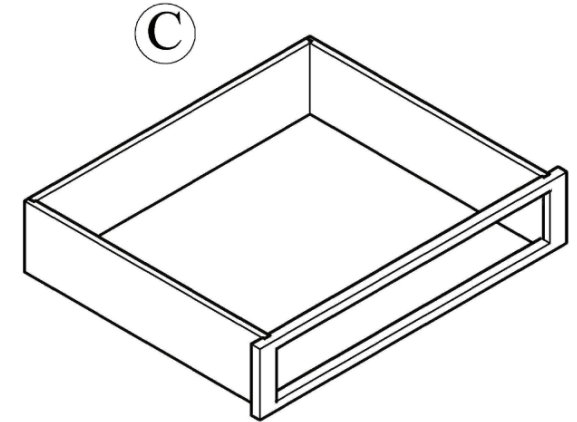

DD24/DD30/DD33/DD36 ASSEMBLED INSTRUCTION

Slide : 4
Screws 1.6cm:20

Bumper:4

Small Corner brace:4
Screw 1.4cm:8

Corner brace: 4
Screw 1.4cm:16