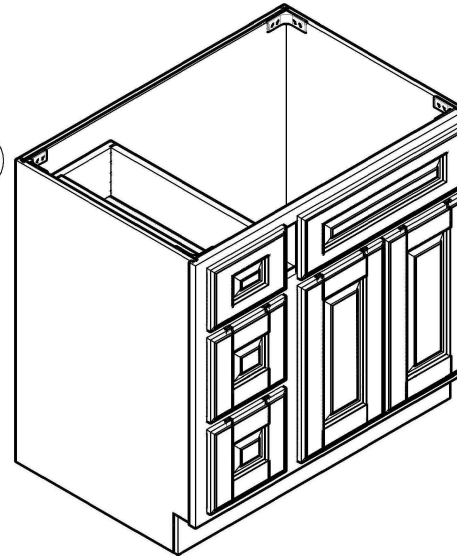

Slide : 6
Screws 1.6cm:30

Slide support : 6

Corner brace: 4
Screws 1.4cm:16

Bumper:16

Screws 1.6cm: 8
Screws 2.0cm: 4
Screws 2.5cm: 9

Small Corner brace:7
Screws 1.4cm:14