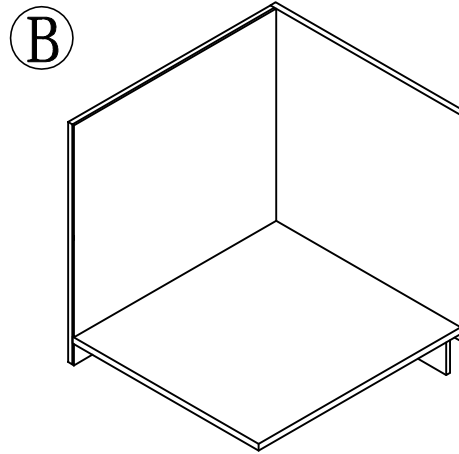

VA36-2DR/VA42-2DR ASSEMBLED INSTRUCTION

Slide:4
Screws 1.6cm:20

Slide support:4

Bumper:12

Small Corner brace:7
Screws 1.4cm:14

Screws 1.6cm:4
Screws 2.0cm:2
Screws 2.5cm:3

Corner brace:4
Screws 1.4cm:16