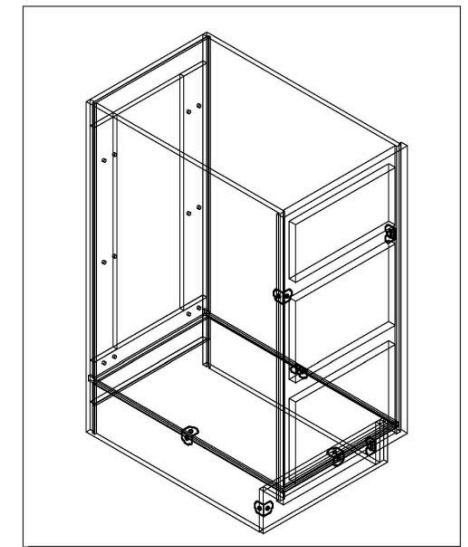

3DB12/3DB15/3DB18/3DB21/3DB24/3DB27/3DB30/3DB33/3DB36

3VDB12/3VDB15/3VDB18/3VDB21/3VDB24

ASSEMBLED INSTRUCTION

Slide :6
Screws 1.6cm: 30

Slide support : 6

Corner brace: 4
Screws 1.4cm: 16

Screws 2.5cm: 3

Bumper: 12

Small Corner brace: 7
Screws 1.4cm: 14