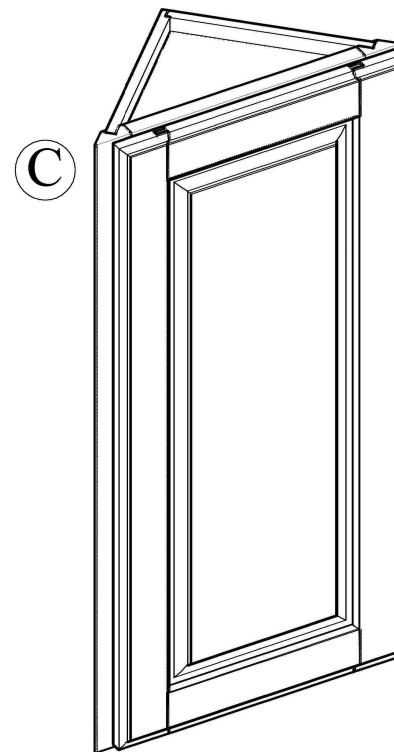

WEC1230/WEC1236/WEC1242 ASSEMBLED INSTRUCTION

Small Corner brace: 12
Screws 1.4cm: 24

Bumper: 2

Shelf support: 8~12

Screws 1.6cm: 4~6
Screws 2.0cm: 2~3