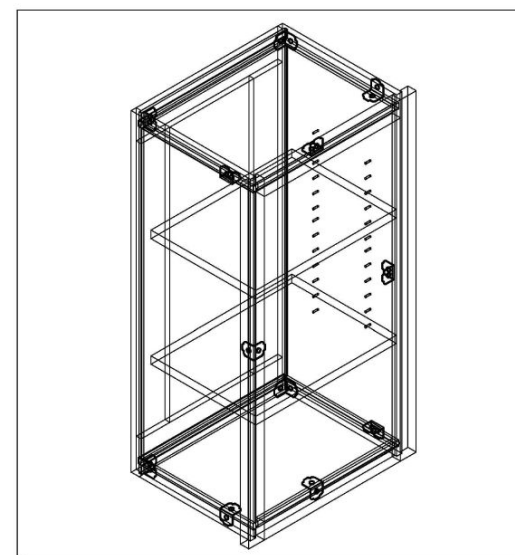

W0930/W1230/W1530/W1830/W2130/W0936/W1236/W1536/W1836/W2136

W0942/W1242/W1542/W1842/W2142

ASSEMBLED INSTRUCTION

Shelf support: 8~12

Bumper: 2

Small Corner brace: 12
Screws 1.4cm: 24

Screws 1.6cm: 4~6
Screws 2.0cm: 2~3
Screws 2.5cm: 6