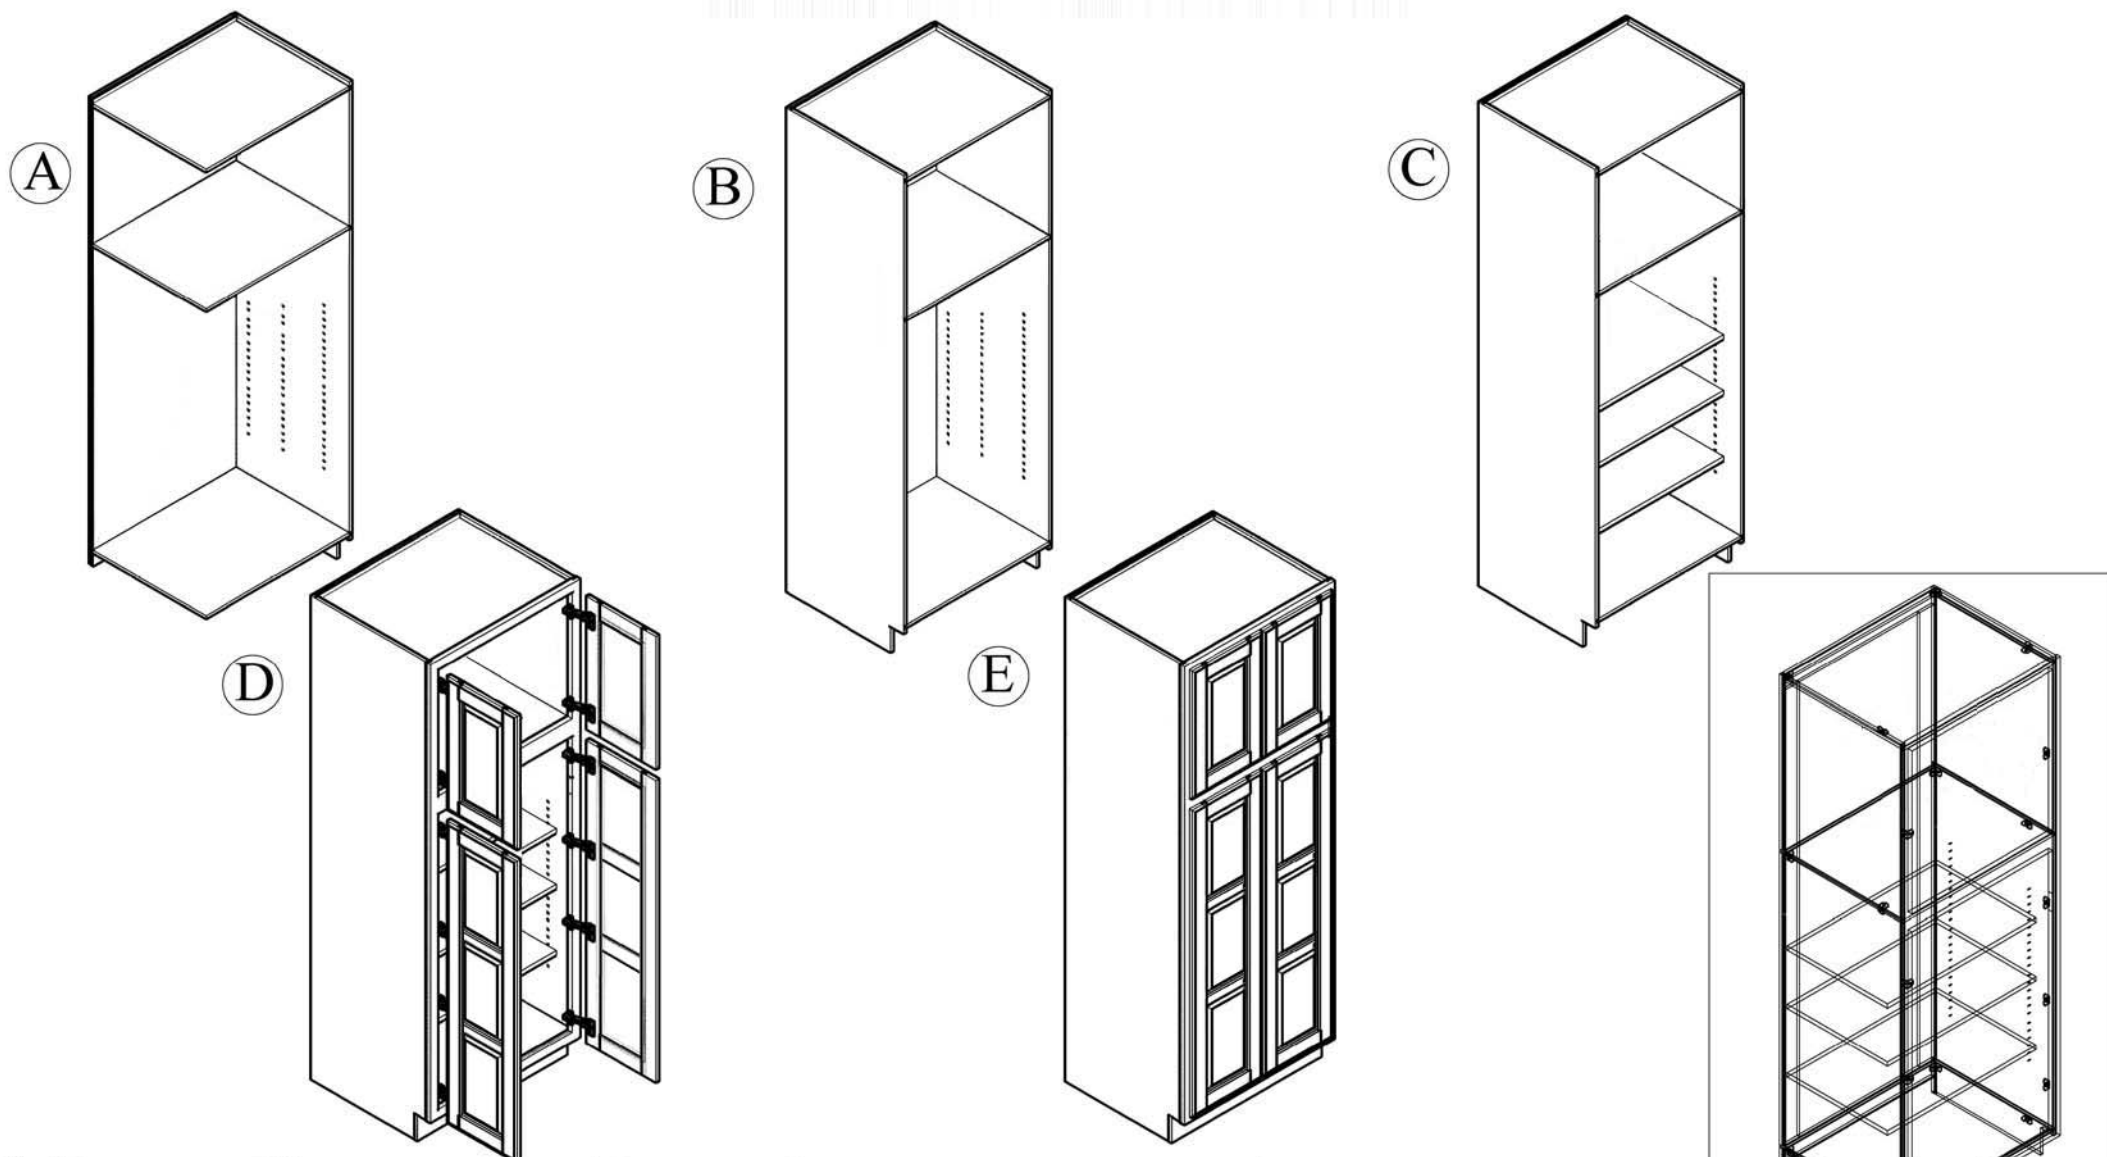

BC248427/BC249027/BC249627

ASSEMBLED INSTRUCTION

Shelf support:18

Screws 1.6cm:24
Screws 2.0cm:12
Screws 2.5cm: 9

Bumper:8

Small Corner brace:20
Screws 1.4cm: 40