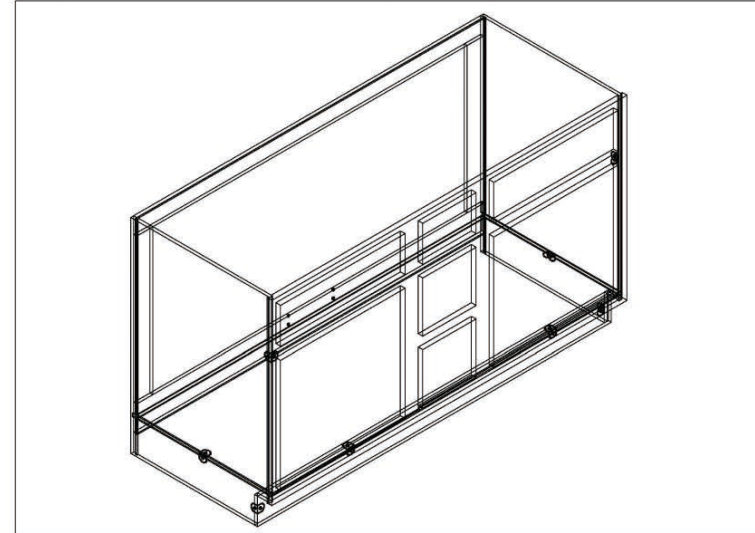

VA57D/VA60D ASSEMBLED INSTRUCTION

Slide : 6
Screws 1.6cm:30

Slide support : 6

Corner brace: 4
Screws 1.4cm:16

Bumper:20

Screws 1.6cm: 16
Screws 2.0cm: 8
Screws 2.5cm: 3

Small Corner brace:8
Screws 1.4cm:16