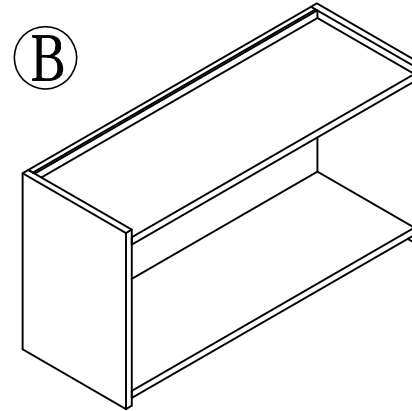

# DD24/DD30/DD33/DD36 ASSEMBLED INSTRUCTION

Slide : 4  
Screws 1.6cm:20

Bumper:4

Small Corner brace:4  
Screw 1.4cm:8

Corner brace: 4  
Screw 1.4cm:16

WXR3015/WXR3018/WXR3615/WXR3618  
ASSEMBLED INSTRUCTION