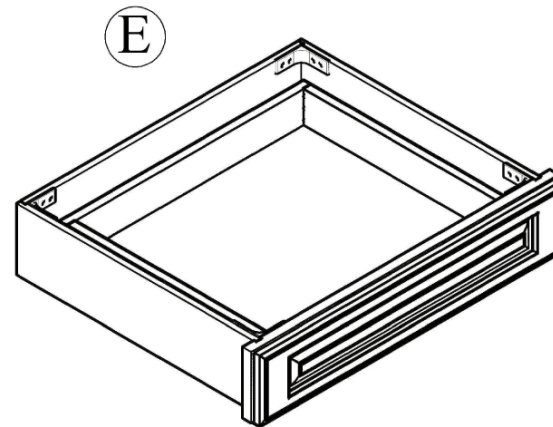

DD24/DD30/DD33/DD36 ASSEMBLED INSTRUCTION

Slide : 4
Screws 1.6cm:20

Bumper:4

Small Corner brace:4
Screw 1.4cm:8

Corner brace: 4
Screw 1.4cm:16