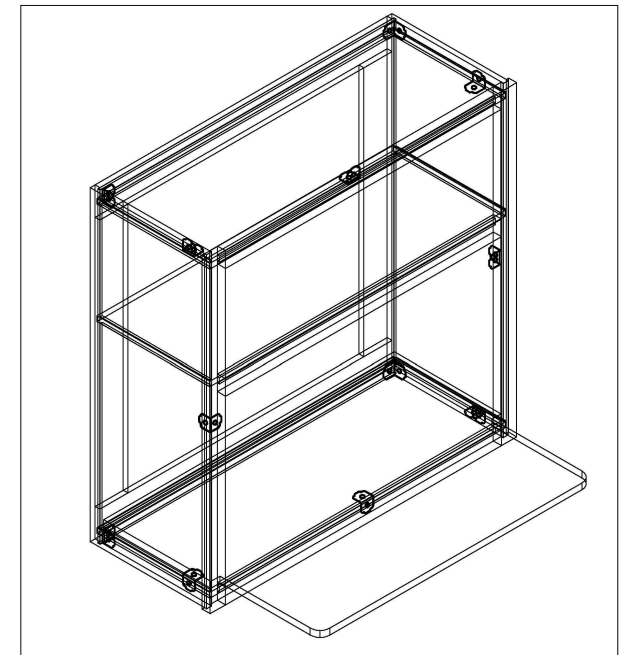

WM3030/WM3036/WM3042

ASSEMBLED INSTRUCTION

Small Corner brace: 12
Screws 1.4cm: 24

Screws 1.6cm: 8
Screws 2.0cm: 4
Screws 2.5cm: 9

Bumper: 4