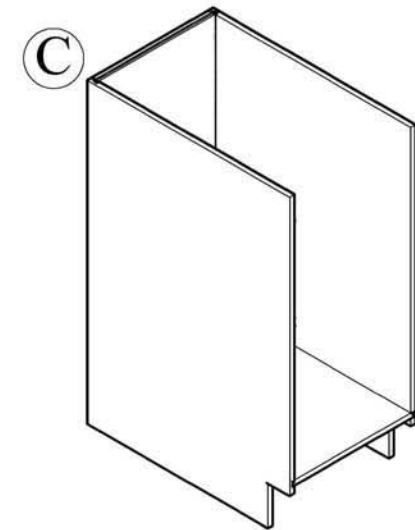

DFB18 ASSEMBLED INSTRUCTION

Slide : 4
Screws 1.6cm: 20

Slide support : 4

Corner brace: 4
Screws 1.4cm: 16

Bumper: 6

Screws 2.5 cm: 3

Small Corner brace: 7
Screws 1.4cm: 14