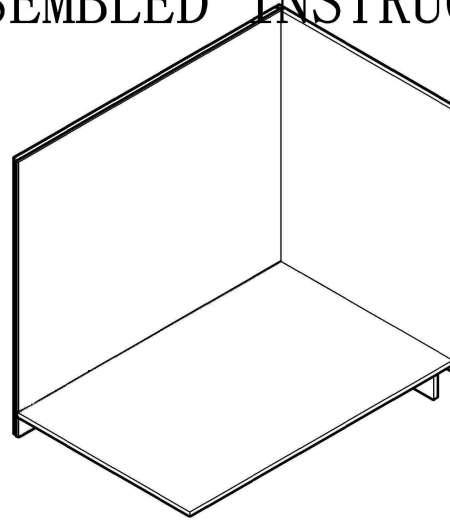

VA362134DL/VA422134DL ASSEMBLED INSTRUCTION

A

B

C

D

E

Slide : 6
Screws 1.6cm:30

Slide support : 6

Corner brace: 4
Screws 1.4cm:16

Bumper:16

Screws 1.6cm: 8
Screws 2.0cm: 4
Screws 2.5cm: 9

Small Corner brace:7
Screws 1.4cm:14