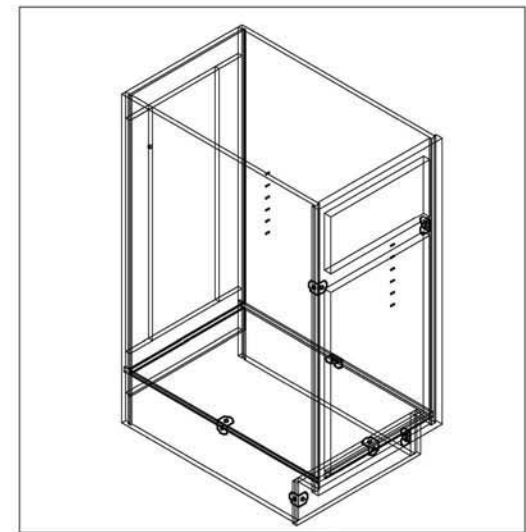

DFB18 ASSEMBLED INSTRUCTION

Slide : 4
Screws 1.6cm: 20

Slide support : 4

Corner brace: 4
Screws 1.4cm: 16

Bumper: 6

Screws 2.5 cm: 3

Small Corner brace: 7
Screws 1.4cm: 14