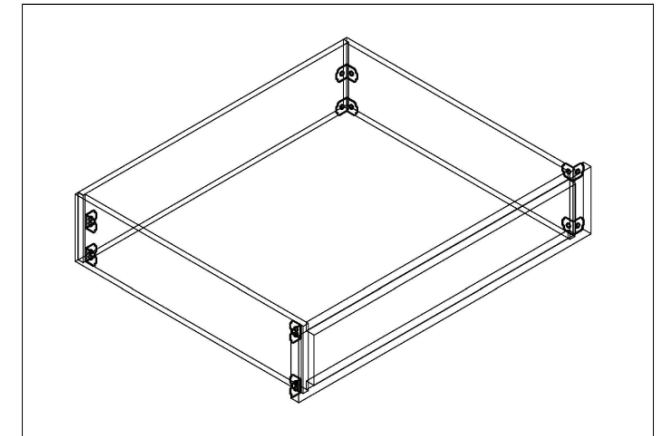

DD24/DD30/DD33/DD36 ASSEMBLED INSTRUCTION

Slide : 4
Screws 1.6cm:20

Bumper:4

Small Corner brace:4
Screw 1.4cm:8

Corner brace: 4
Screw 1.4cm:16