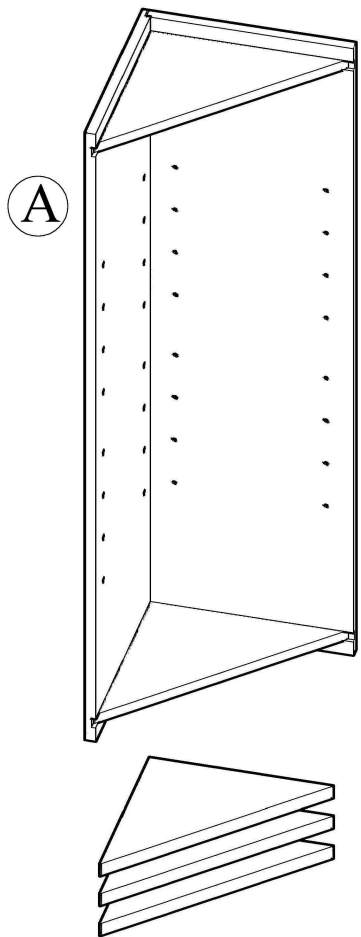

WEC1230/WEC1236/WEC1242 ASSEMBLED INSTRUCTION

Small Corner brace: 12
Screws 1.4cm: 24

Bumper: 2

Shelf support: 8~12

Screws 1.6cm: 4~6
Screws 2.0cm: 2~3