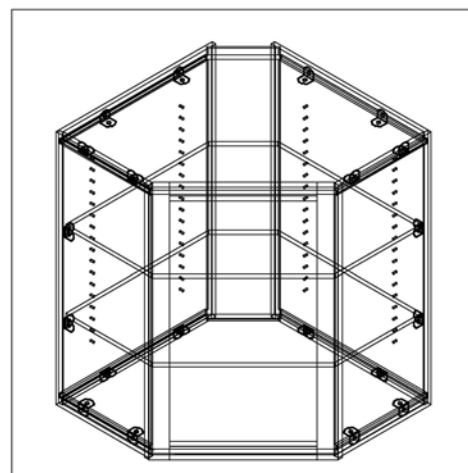

WDC2412/WDC2430/WDC2436/WDC2442/WDC2730/WDC2736/WDC2742

ASSEMBLED INSTRUCTION

Bumper:2

Shelf support:16~24

Small Corner brace:20
Screws 1.4 cm:40

135° corner brace:4~6
Screws 1.4 cm:16~24

Screws 1.6cm: 4~6
Screws 2.0cm: 2~3