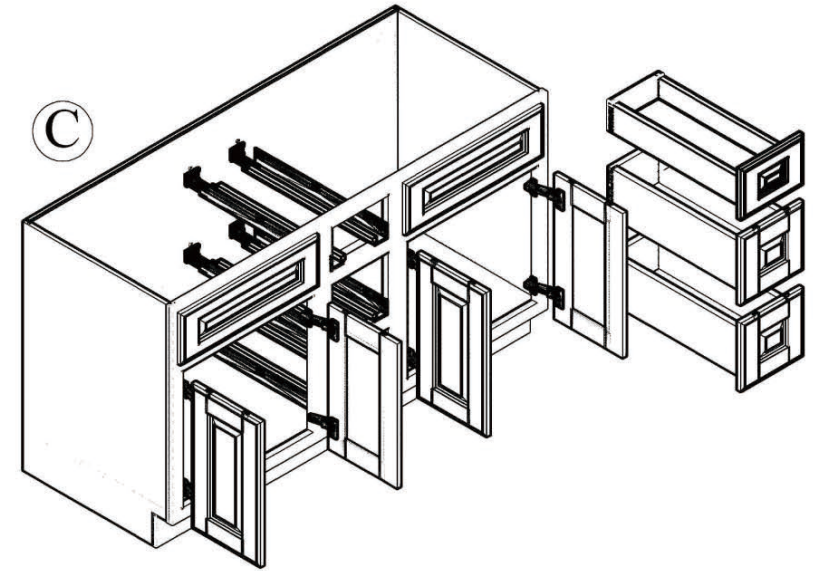

VA57D/VA60D ASSEMBLED INSTRUCTION

Slide : 6
Screws 1.6cm:30

Slide support : 6

Corner brace: 4
Screws 1.4cm:16

Bumper:20

Screws 1.6cm: 16
Screws 2.0cm: 8
Screws 2.5cm: 3

Small Corner brace:8
Screws 1.4cm:16