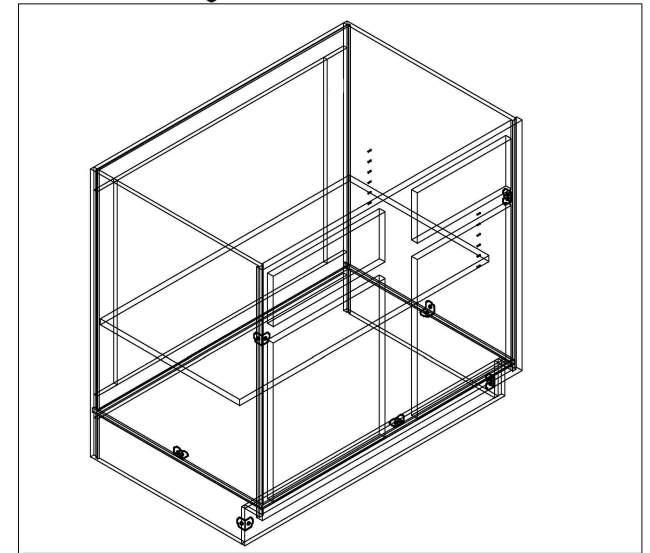

BBC36/BBC39/BBC42

ASSEMBLED INSTRUCTION

Slide : 2

Slide support : 2

Corner brace: 4
Screws 1.4cm: 16

Shelf support: 4

Screws 1.6cm: 4
Screws 2.0cm: 2
Screws 2.5cm: 3

Bumper: 6

Small Corner brace: 7
Screws 1.4cm: 14