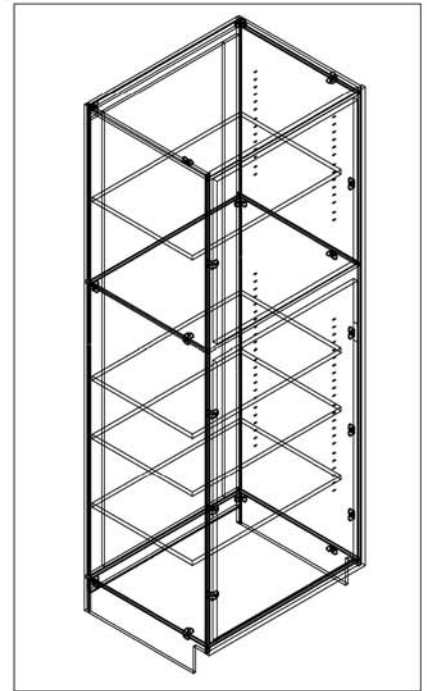

Shelf support: 24

Screws 1.6cm: 12~24  
 Screws 2.0cm: 10~20  
 Screws 2.5cm: 9

Bumper: 8

Small Corner brace: 20  
 Screws 1.4cm: 40