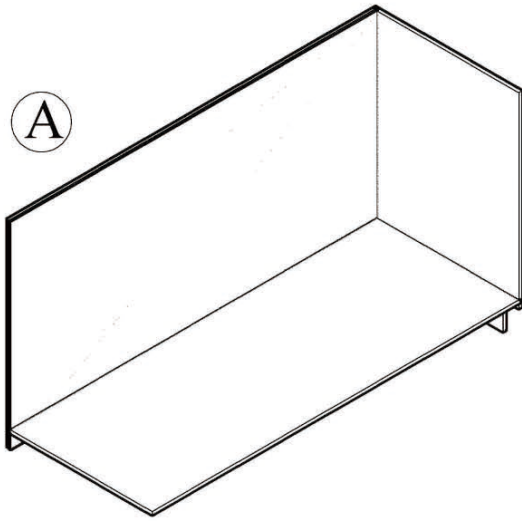

VA57D/VA60D ASSEMBLED INSTRUCTION

Slide : 6
Screws 1.6cm:30

Slide support : 6

Corner brace: 4
Screws 1.4cm:16

Bumper:20

Screws 1.6cm: 16
Screws 2.0cm: 8
Screws 2.5cm: 3

Small Corner brace:8
Screws 1.4cm:16