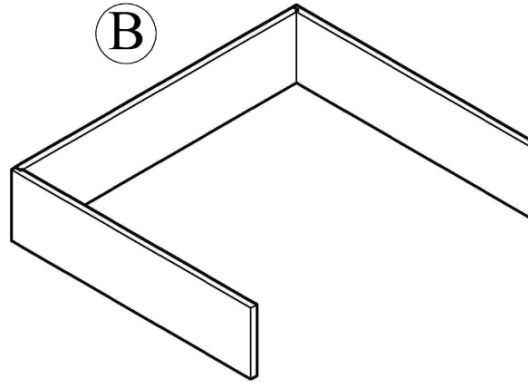

DD24/DD30/DD33/DD36 ASSEMBLED INSTRUCTION

Slide : 4
Screws 1.6cm:20

Bumper:4

Small Corner brace:4
Screw 1.4cm:8

Corner brace: 4
Screw 1.4cm:16