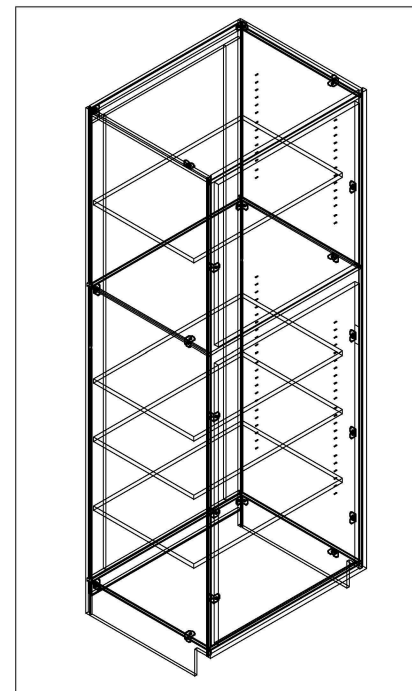

## ASSEMBLED INSTRUCTION

Shelf support: 16

Screws 1.6cm: 12~24  
Screws 2.0cm: 10~20  
Screws 2.5cm: 9

Bumper: 8

Small Corner brace: 20  
Screws 1.4cm: 40