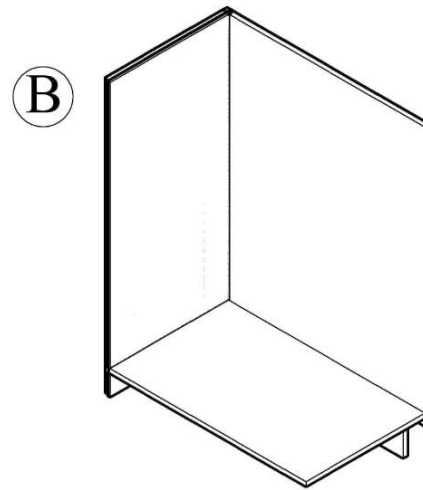

BWBK18

ASSEMBLED INSTRUCTION

Slide : 4
Screws 1.6cm:20

Corner brace: 4
Screws 1.4cm: 16

Bumper:4

Screws 2.5cm: 3

Small Corner brace: 7
Screws 1.4cm:14