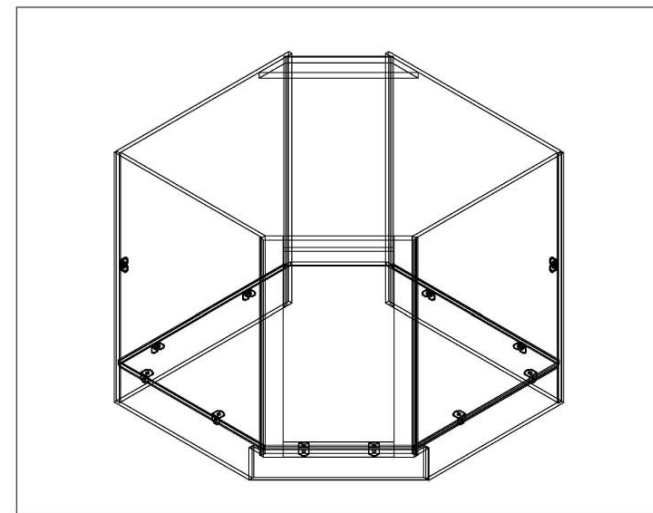

NCSB36/NCSB42 ASSEMBLED INSTRUCTION

Corner brace: 2
Screws 1.4cm: 8

Small Corner brace: 12
Screws 1.4cm: 24

Bumper: 2~4

Screws 1.6cm: 4
Screws 2.0cm: 2
Screws 2.5cm: 4

135° corner brace: 4
Screws 1.4cm: 16