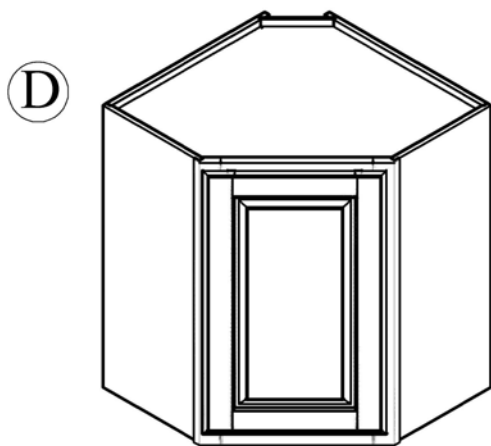

WDC2412/WDC2430/WDC2436/WDC2442/WDC2730/WDC2736/WDC2742

ASSEMBLED INSTRUCTION

Bumper:2

Shelf support:16~24

Small Corner brace:20
Screws 1.4 cm:40

135° corner brace:4~6
Screws 1.4 cm:16~24

Screws 1.6cm: 4~6
Screws 2.0cm: 2~3