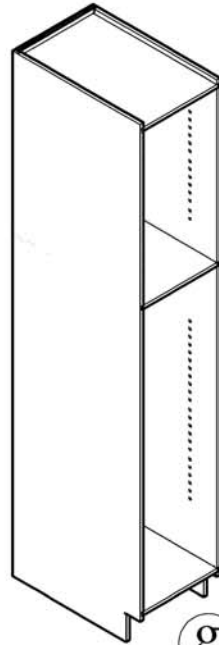

WP188427/WP189027/WP189627 ASSEMBLED INSTRUCTION

A

B

C

D

E

F

Shelf support: 24

Screws 1.6cm: 10~12
Screws 2.0cm: 5~6
Screws 2.5cm: 9

Bumper: 4

Small Corner brace: 20
Screws 1.4cm: 40