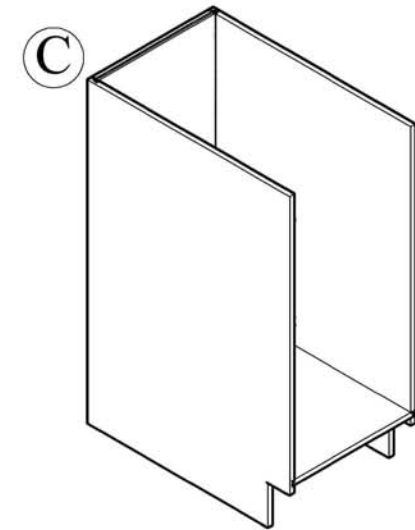

BWBK18-2

ASSEMBLED INSTRUCTION

Slide : 4
Screws 1.6cm: 20

Slide support : 4

Corner brace: 4
Screws 1.4cm: 16

Bumper: 6

Screws 2.5 cm: 3

Small Corner brace: 7
Screws 1.4cm: 14