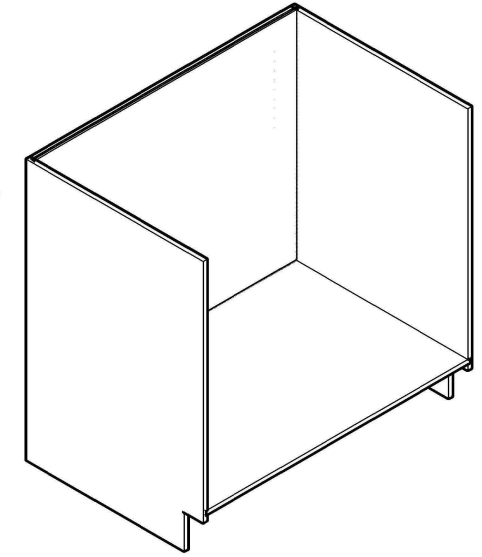

# VA362134DL/VA422134DL ASSEMBLED INSTRUCTION

A

B

C

D

E

Slide : 6  
Screws 1.6cm:30

Slide support : 6