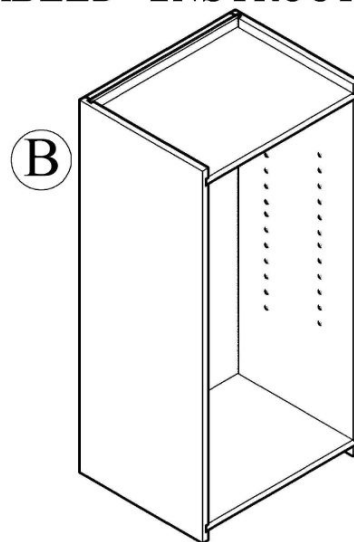

W0930/W1230/W1530/W1830/W2130/W0936/W1236/W1536/W1836/W2136

W0942/W1242/W1542/W1842/W2142

ASSEMBLED INSTRUCTION

Shelf support: 8~12

Bumper: 2

Small Corner brace: 12
Screws 1.4cm: 24

Screws 1.6cm: 4~6
Screws 2.0cm: 2~3
Screws 2.5cm: 6