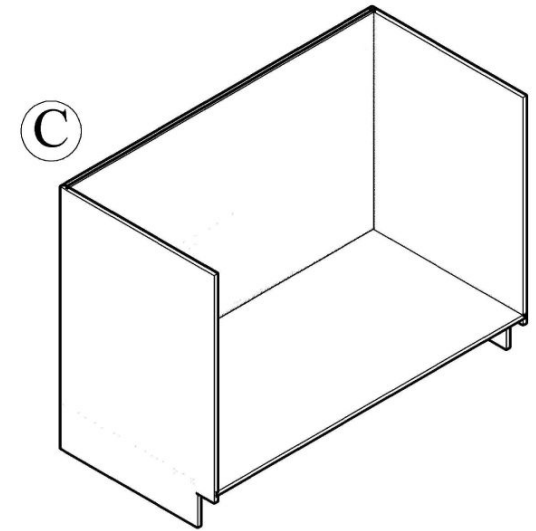

VSD36/VSD42

ASSEMBLED INSTRUCTION

Slide : 4
Screws 1.6cm: 20

Slide support : 4

Corner brace: 4
Screws 1.4cm: 16

Bumper:12

Screws 1.6cm: 8
Screws 2.0cm: 4
Screws 2.5cm: 7

Small Corner brace:8
Screws 1.4cm: 16