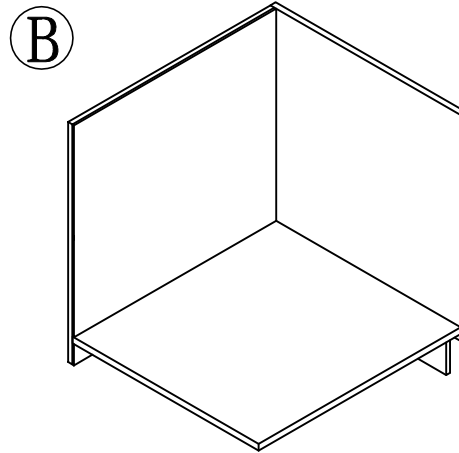

VA30-2DL

ASSEMBLED INSTRUCTION

Slide:4
Screws 1.6cm:20

Slide support:4

Bumper:10

Small Corner brace:7
Screws 1.4cm:14

Screws 1.6cm:4
Screws 2.0cm:2
Screws 2.5cm:3

Corner brace:4
Screws 1.4cm:16