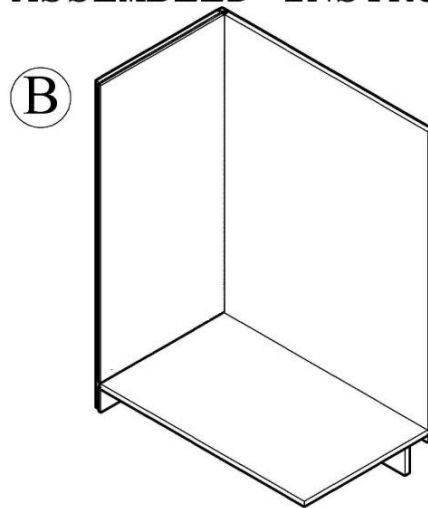

3DB12/3DB15/3DB18/3DB21/3DB24/3DB27/3DB30/3DB33/3DB36

3VDB12/3VDB15/3VDB18/3VDB21/3VDB24

ASSEMBLED INSTRUCTION

Slide :6
Screws 1.6cm: 30

Slide support : 6

Corner brace: 4
Screws 1.4cm: 16

Screws 2.5cm: 3

Bumper: 12

Small Corner brace: 7
Screws 1.4cm: 14