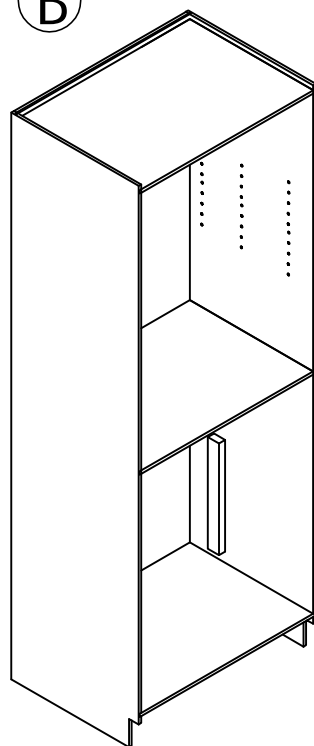

WDP249027/WDP249627/WDP309027/WDP309627

ASSEMBLED INSTRUCTION

A

B

C

D

Slide:6
Screws 1.6cm:30

Shelf support:12

Bumper:16

Small Corner brace:24
Screws 1.4cm:48

Screws 1.6cm:12
Screws 2.0cm:6
Screws 2.5cm:9