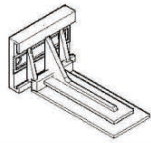

Slide support : 12