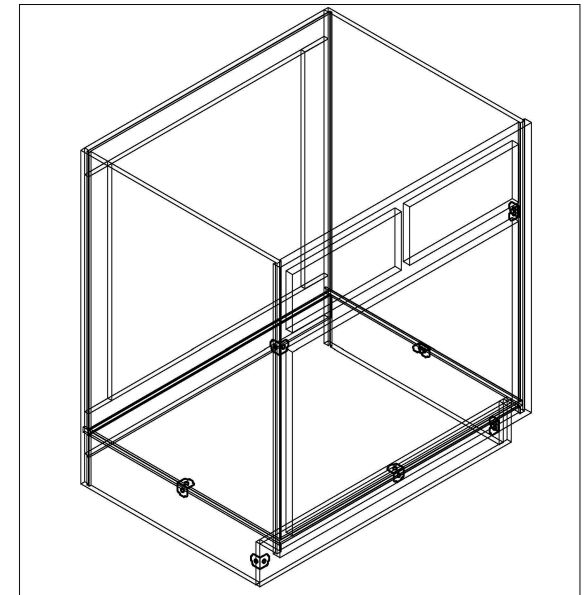

## ASSEMBLED INSTRUCTION

Corner brace: 4  
Screws 1.4cm: 16

Bumper: 4

Screws 1.6cm: 8  
Screws 2.0cm: 4  
Screws 2.5cm: 9

Small Corner brace: 7  
Screws 1.4cm: 14

# SB33/SB36/SB39/SB42 ASSEMBLED INSTRUCTION

Corner brace: 4  
Screws 1.4cm: 16

Screws 1.6cm: 8  
Screws 2.0cm: 4  
Screws 2.5cm: 11

Bumper: 4

Small Corner brace: 7  
Screws 1.4cm: 14