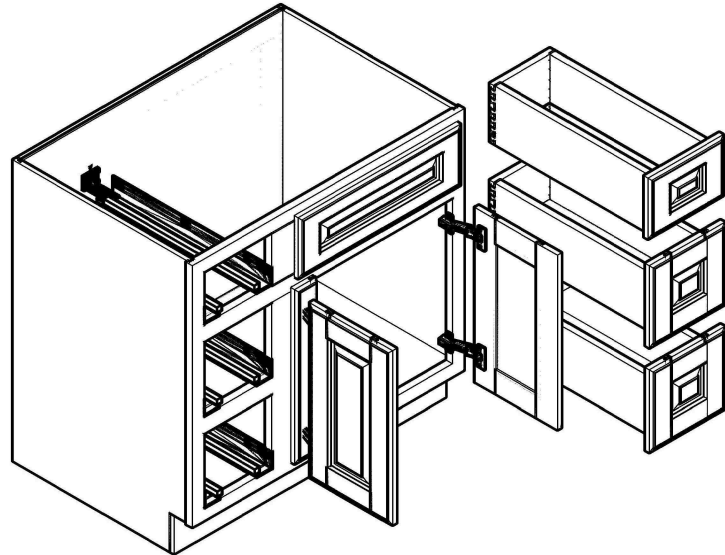

# VA362134DL/VA422134DL ASSEMBLED INSTRUCTION

A

B

C

D

E

Slide : 6  
Screws 1.6cm:30

Slide support : 6