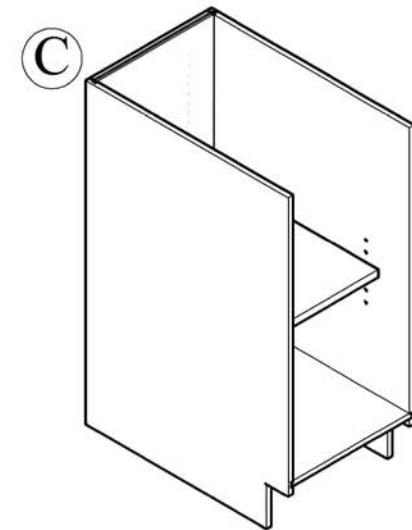

# TB09/B09FHD/B12FHD/B15FHD/B18FHD/B21FHD ASSEMBLED INSTRUCTION

Corner brace: 4  
Screws 1.4cm:16

Bumper:2

Screws 1.6cm:4  
Screws 2.0cm:2  
Screws 2.5cm:2

Shelf support: 4

Small Corner brace: 7  
Screws 1.4cm:14