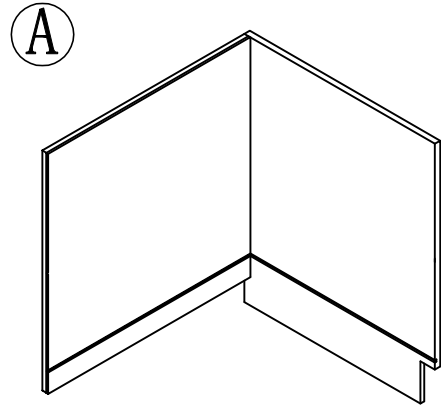

VA36-2DR/VA42-2DR ASSEMBLED INSTRUCTION

Slide:4
Screws 1.6cm:20

Slide support:4

Bumper:12

Small Corner brace:7
Screws 1.4cm:14

Screws 1.6cm:4
Screws 2.0cm:2
Screws 2.5cm:3

Corner brace:4
Screws 1.4cm:16