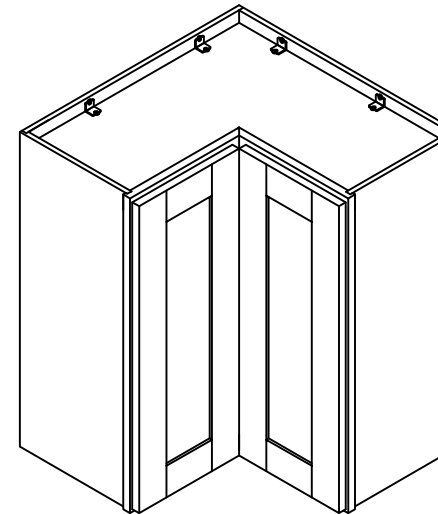

A

B

D

E

Shelf support: 16~24

Small Corner brace: 29~34  
Screws 1.4cm: 58~68

Door stopper: 1  
Screws 1.4cm: 4

Bumper: 4