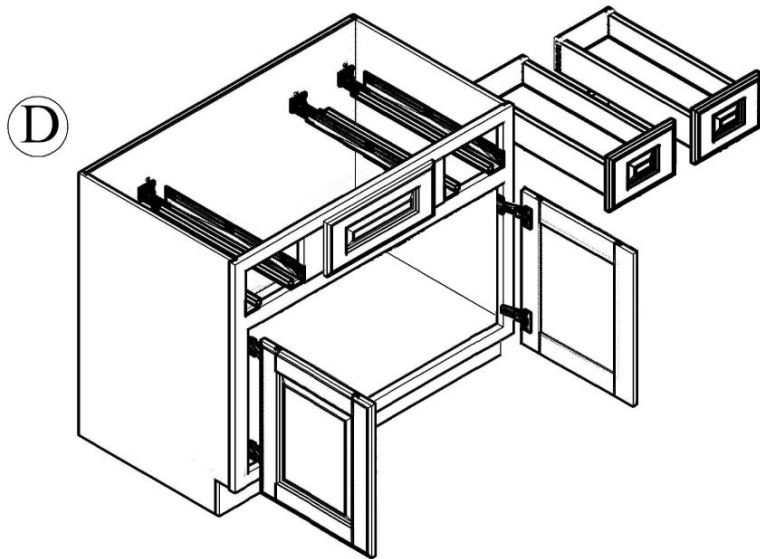

VSD36/VSD42

ASSEMBLED INSTRUCTION

Slide : 4
Screws 1.6cm: 20

Slide support : 4

Corner brace: 4
Screws 1.4cm: 16

Bumper:12

Screws 1.6cm: 8
Screws 2.0cm: 4
Screws 2.5cm: 7

Small Corner brace:8
Screws 1.4cm: 16