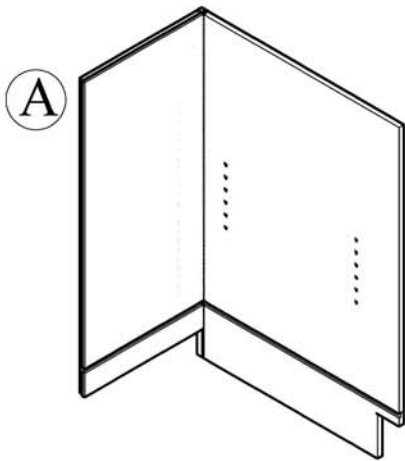

# TB09/B09FHD/B12FHD/B15FHD/B18FHD/B21FHD ASSEMBLED INSTRUCTION

Corner brace: 4  
Screws 1.4cm:16

Bumper:2

Screws 1.6cm:4  
Screws 2.0cm:2  
Screws 2.5cm:2

Shelf support: 4

Small Corner brace: 7  
Screws 1.4cm:14