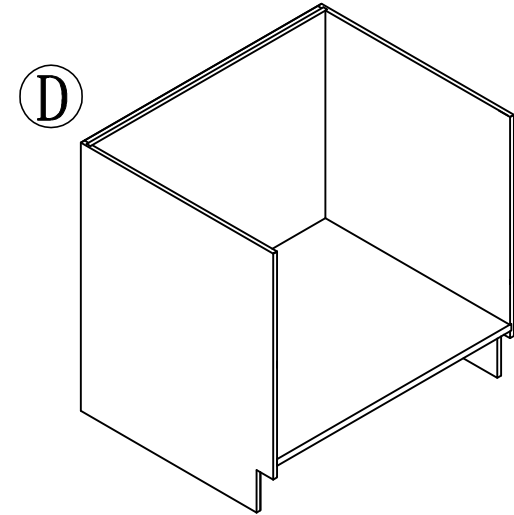

VA36-2DR/VA42-2DR ASSEMBLED INSTRUCTION

Slide:4
Screws 1.6cm:20

Slide support:4

Bumper:12

Small Corner brace:7
Screws 1.4cm:14

Screws 1.6cm:4
Screws 2.0cm:2
Screws 2.5cm:3

Corner brace:4
Screws 1.4cm:16