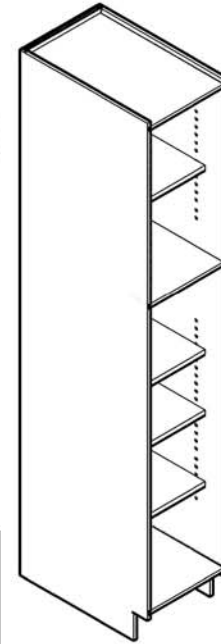

WP188427/WP189027/WP189627 ASSEMBLED INSTRUCTION

A

B

C

D

E

F

Shelf support: 24

Screws 1.6cm: 10~12
Screws 2.0cm: 5~6
Screws 2.5cm: 9

Bumper: 4

Small Corner brace: 20
Screws 1.4cm: 40