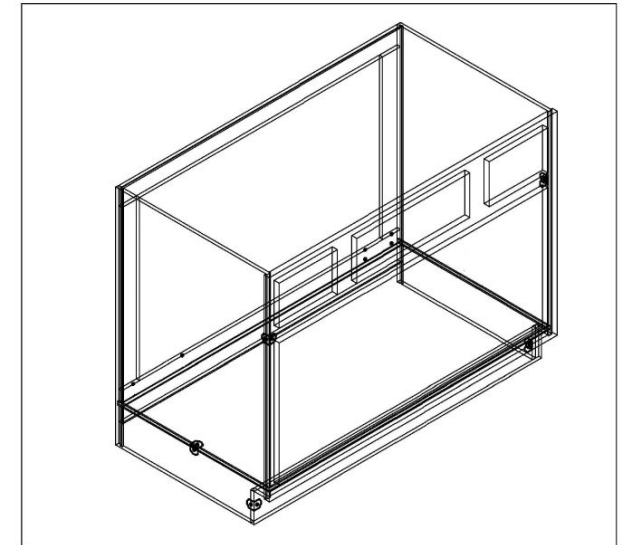

VSD36/VSD42

ASSEMBLED INSTRUCTION

Slide : 4
Screws 1.6cm: 20

Slide support : 4

Corner brace: 4
Screws 1.4cm: 16

Bumper:12

Screws 1.6cm: 8
Screws 2.0cm: 4
Screws 2.5cm: 7

Small Corner brace:8
Screws 1.4cm: 16