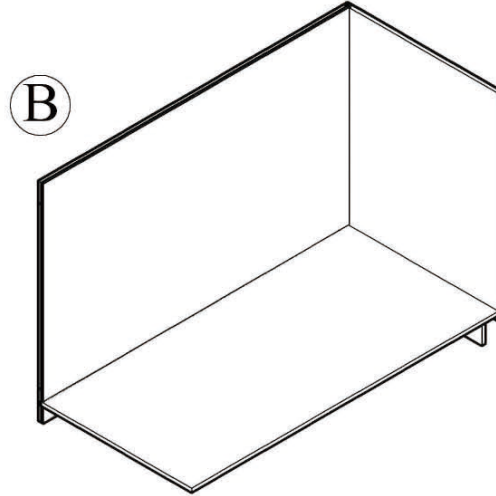

VA48DD / VA57DD / VA60DD ASSEMBLED INSTRUCTION

Slide :12
Screws 1.6cm: 60

Slide support : 12

Corner brace: 4
Screws 1.4cm: 16

Bumper:28

Screws 1.6cm: 8
Screws 2.0cm: 4
Screws 2.5cm: 3

Small Corner brace:8
Screws 1.4cm: 16