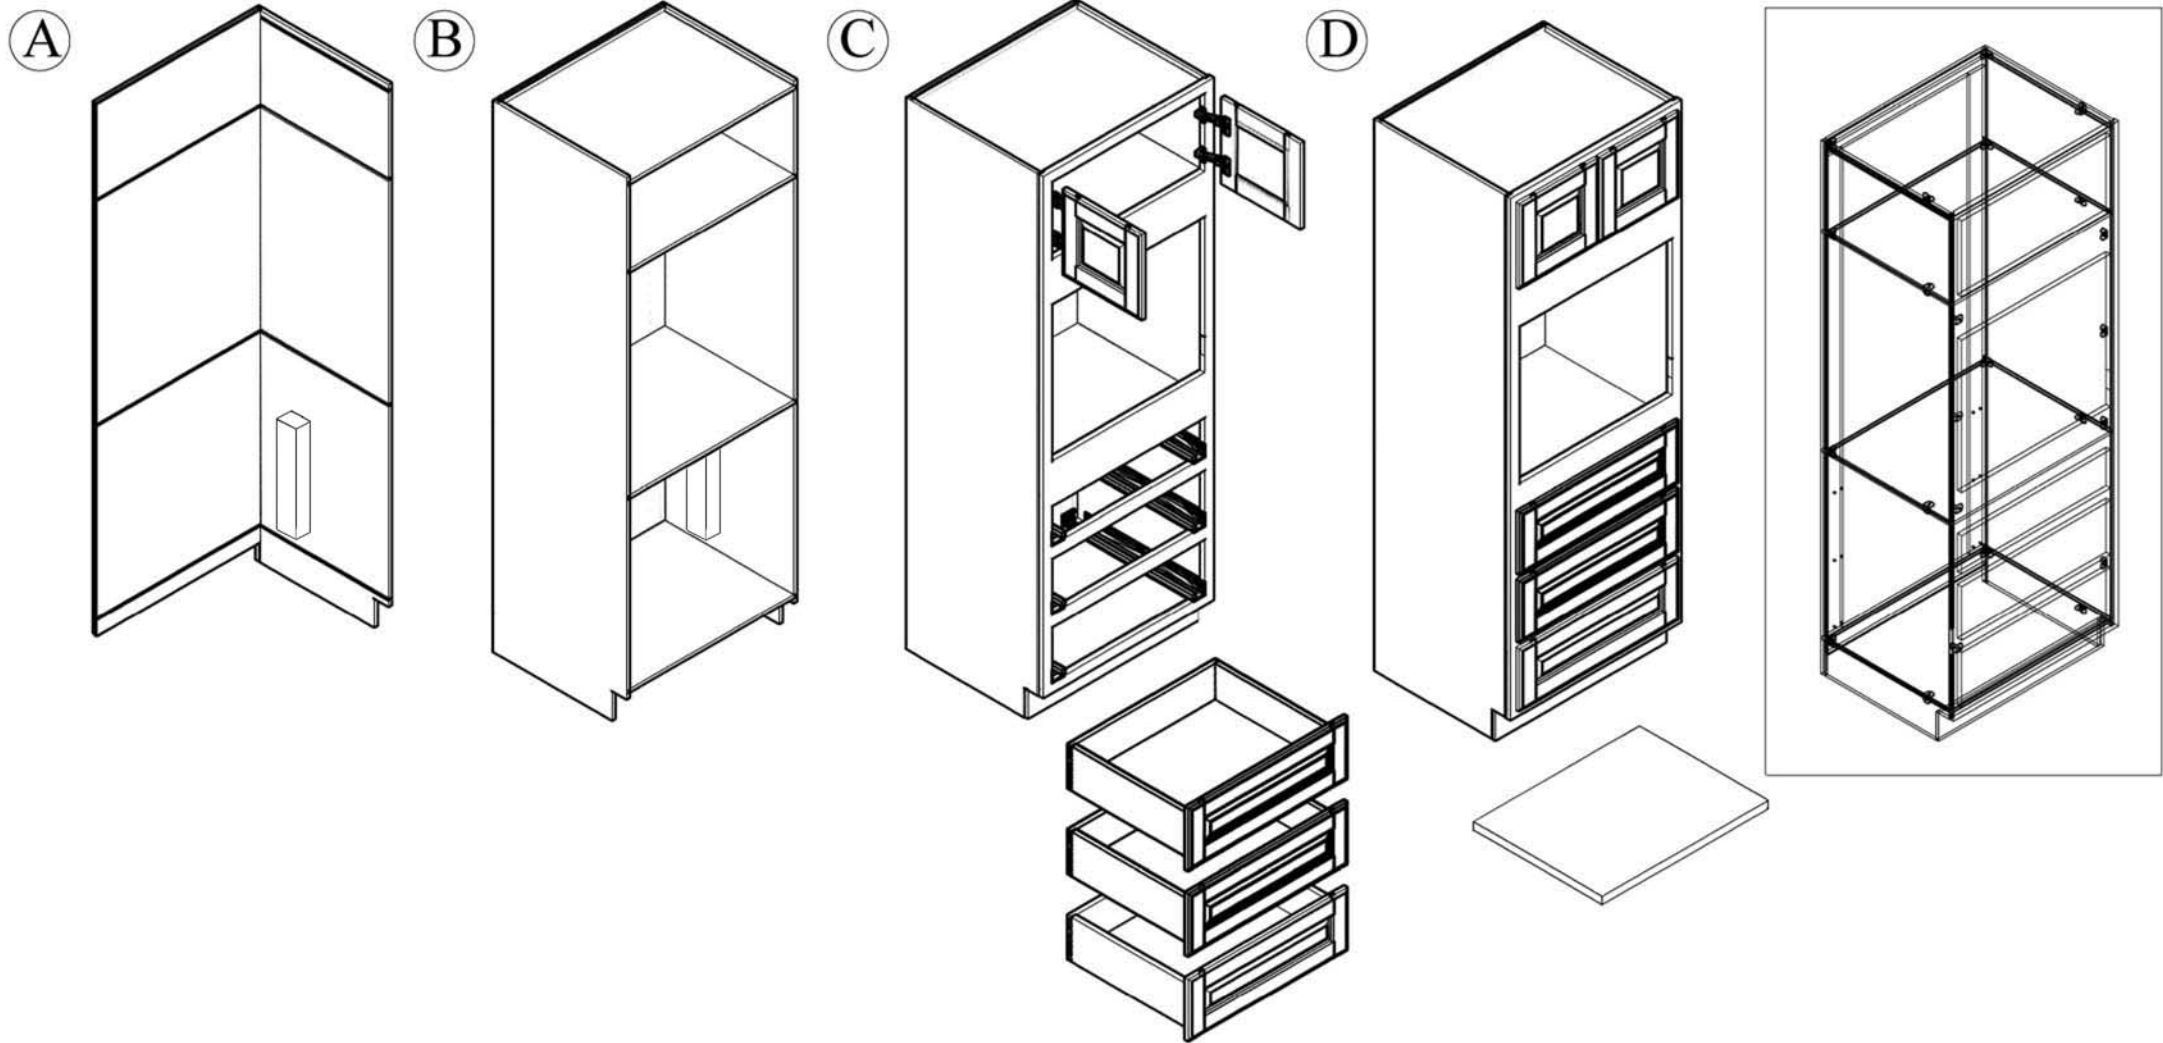

OD339627

ASSEMBLED INSTRUCTION

Slide: 6

Slide support: 6

Screws 1.6cm: 8
Screws 2.0cm: 4
Screws 2.5cm: 12

Bumper: 16

Small Corner brace: 24
Screw 1.4cm: 48

Shelf support: 6