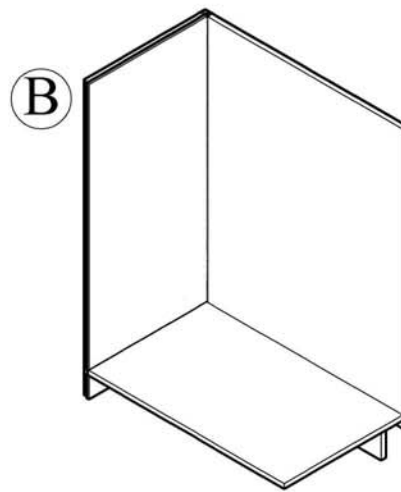

BWBK18-2

ASSEMBLED INSTRUCTION

Slide : 4
Screws 1.6cm: 20

Slide support : 4

Corner brace: 4
Screws 1.4cm: 16

Bumper: 6

Screws 2.5 cm: 3

Small Corner brace: 7
Screws 1.4cm: 14