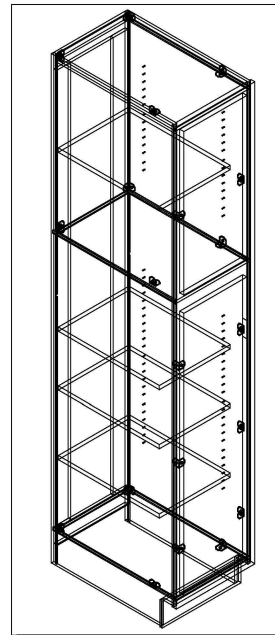

# WP1884/WP1890/WP1896 ASSEMBLED INSTRUCTION

A

B

C

D

E

F

shelf support: 16