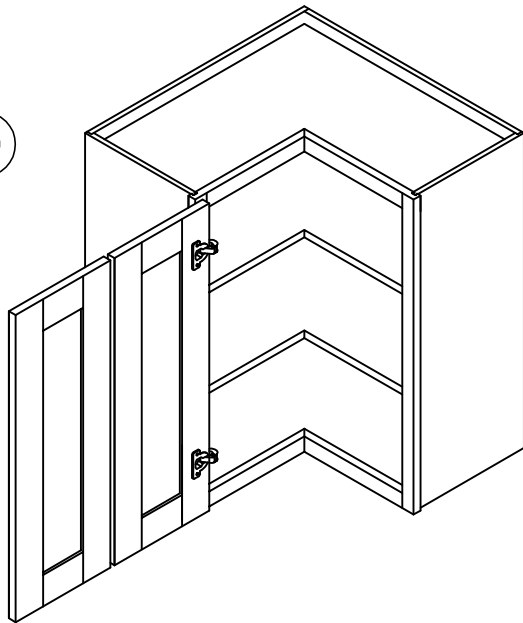

WER2430/WER2436/WER2442
ASSEMBLED INSTRUCTION

A

B

D

E

Shelf support: 16~24

Small Corner brace: 29~34
Screws 1.4cm: 58~68

Door stopper: 1
Screws 1.4cm: 4

Bumper: 4