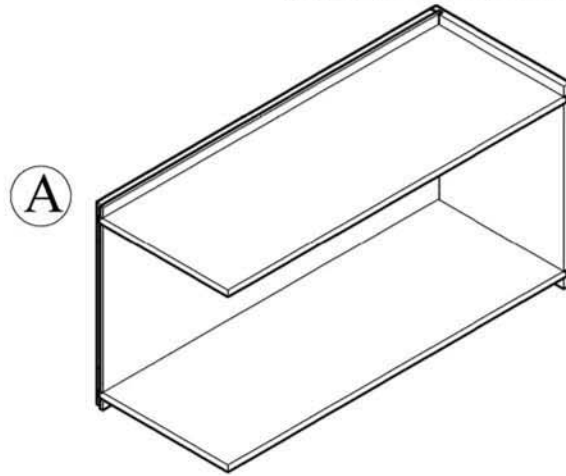

W2412/W2415/W2418/W2424/W3012/W3015/W3018/W3024
W3312/W3315/W3318/W3324/W3612/W3615/W3618/W3624
ASSEMBLED INSTRUCTION

Bumper : 4

Screws 1.6cm: 8
Screws 2.0cm: 4
Screws 2.5cm: 6

Small Corner brace: 12
Screws 1.4cm: 24