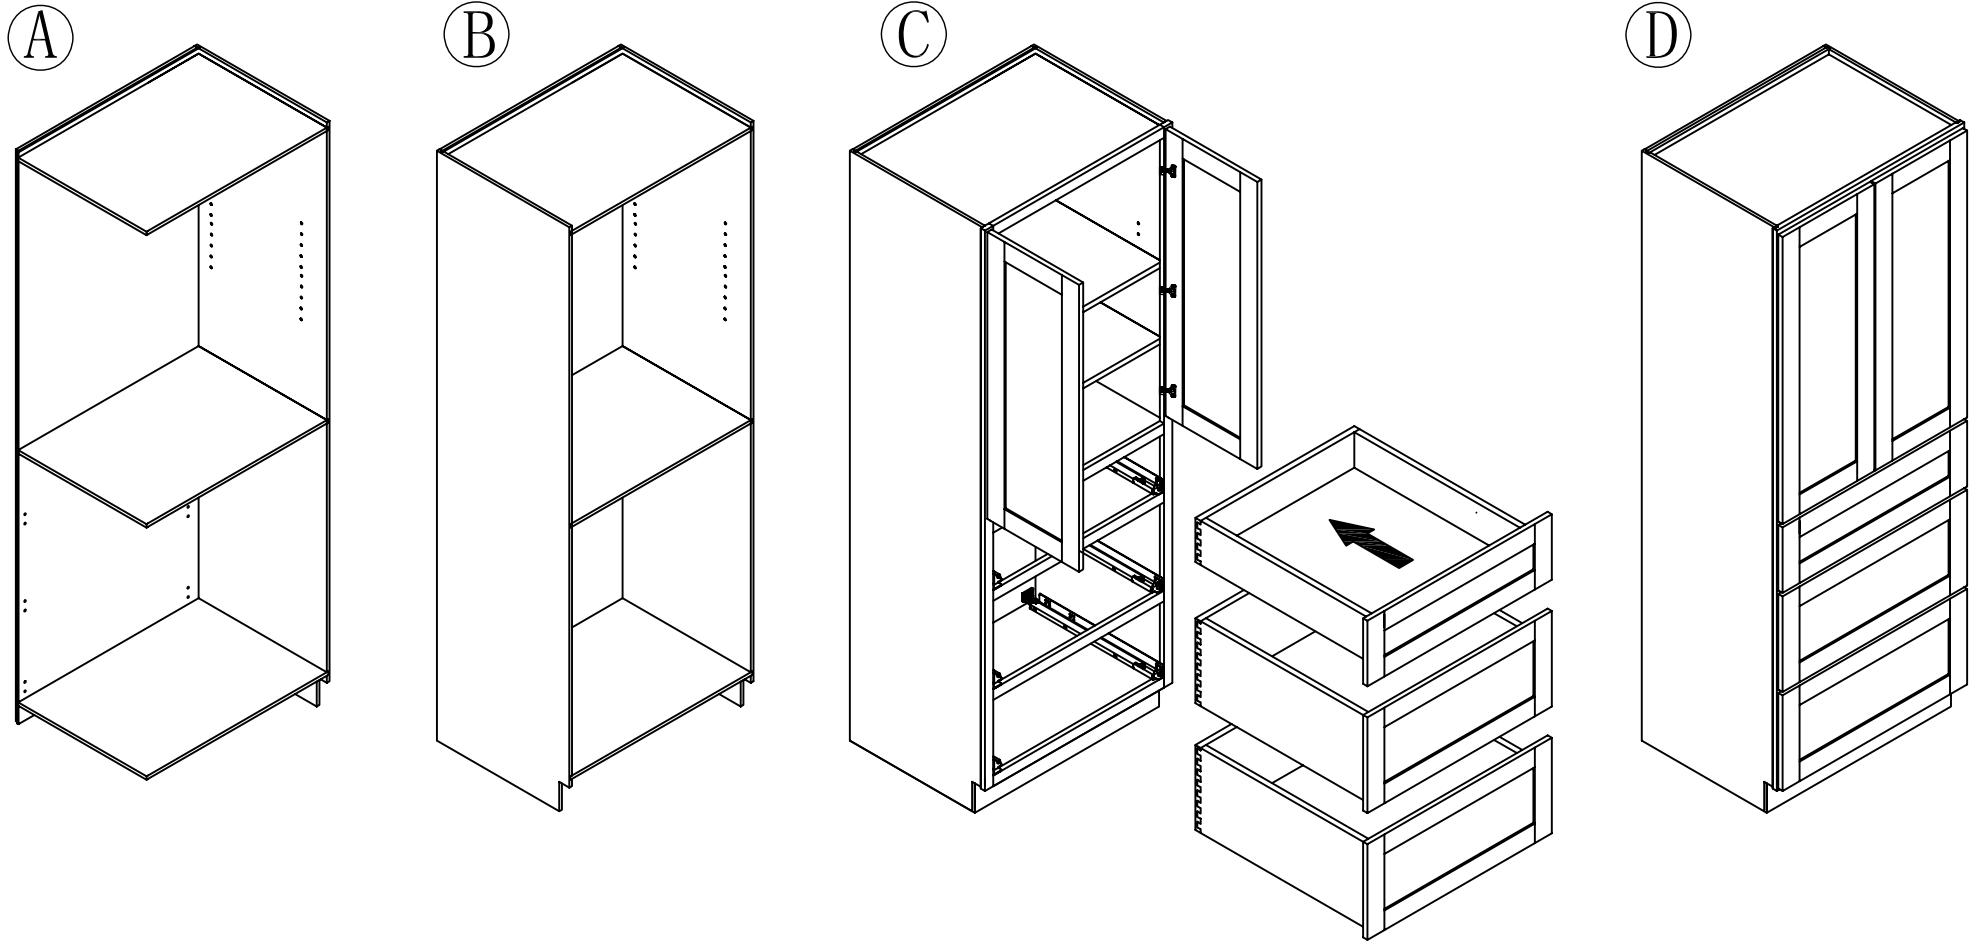

WDP2490/WDP2496/WDP3090/WDP3096

ASSEMBLED INSTRUCTION

Slide:6
Screws 1.6cm:30

Slide support:6

Bumper:16

Small Corner brace:24
Screws 1.4cm:48

Screws 1.6cm:12
Screws 2.0cm:6
Screws 2.5cm:9

Shelf support:8