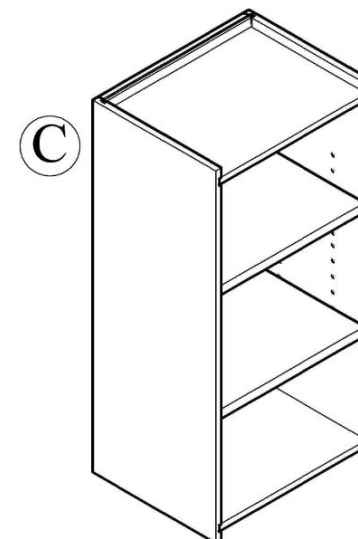

W0930/W1230/W1530/W1830/W2130/W0936/W1236/W1536/W1836/W2136

W0942/W1242/W1542/W1842/W2142

ASSEMBLED INSTRUCTION

Shelf support: 8~12

Bumper: 2

Small Corner brace: 12
Screws 1.4cm: 24

Screws 1.6cm: 4~6
Screws 2.0cm: 2~3
Screws 2.5cm: 6