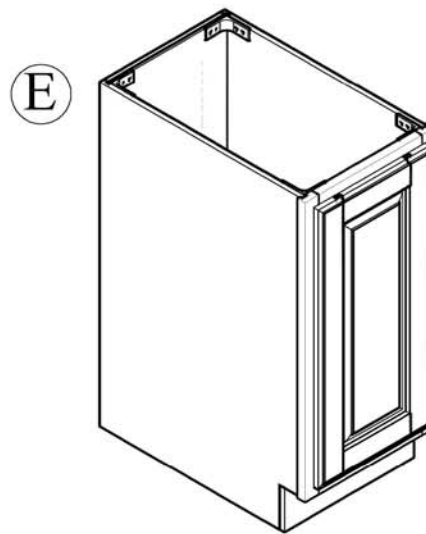

# TB09/B09FHD/B12FHD/B15FHD/B18FHD/B21FHD ASSEMBLED INSTRUCTION

Corner brace: 4  
Screws 1.4cm:16

Bumper:2

Screws 1.6cm:4  
Screws 2.0cm:2  
Screws 2.5cm:2

Shelf support: 4

Small Corner brace: 7  
Screws 1.4cm:14