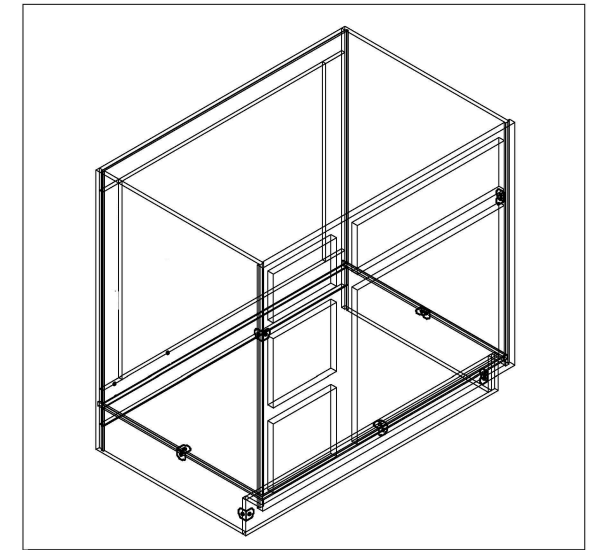

# VA362134DL/VA422134DL ASSEMBLED INSTRUCTION

A

B

C

D

E

Slide : 6  
Screws 1.6cm:30

Slide support : 6