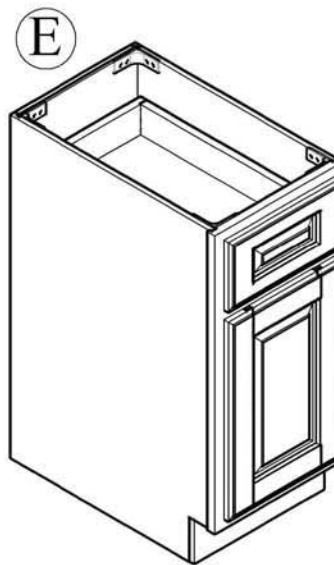

DFB18 ASSEMBLED INSTRUCTION

Slide : 4
Screws 1.6cm: 20

Slide support : 4

Corner brace: 4
Screws 1.4cm: 16

Bumper: 6

Screws 2.5 cm: 3

Small Corner brace: 7
Screws 1.4cm: 14