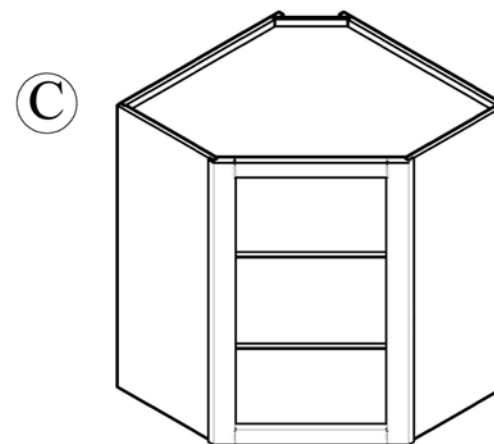

WDC2412/WDC2430/WDC2436/WDC2442/WDC2730/WDC2736/WDC2742

ASSEMBLED INSTRUCTION

Bumper:2

Shelf support:16~24

Small Corner brace:20
Screws 1.4 cm:40

135° corner brace:4~6
Screws 1.4 cm:16~24

Screws 1.6cm: 4~6
Screws 2.0cm: 2~3