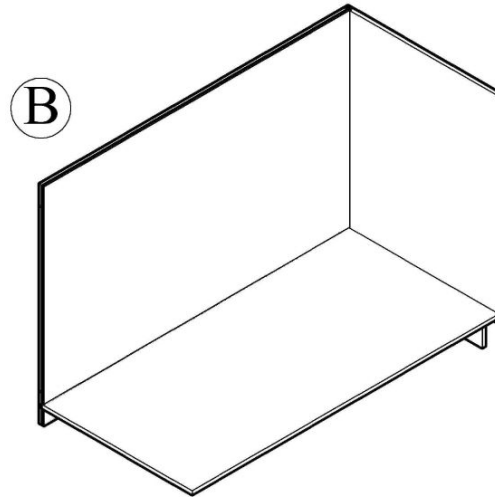

VSD36/VSD42

ASSEMBLED INSTRUCTION

Slide : 4
Screws 1.6cm: 20

Slide support : 4

Corner brace: 4
Screws 1.4cm: 16

Bumper:12

Screws 1.6cm: 8
Screws 2.0cm: 4
Screws 2.5cm: 7

Small Corner brace:8
Screws 1.4cm: 16