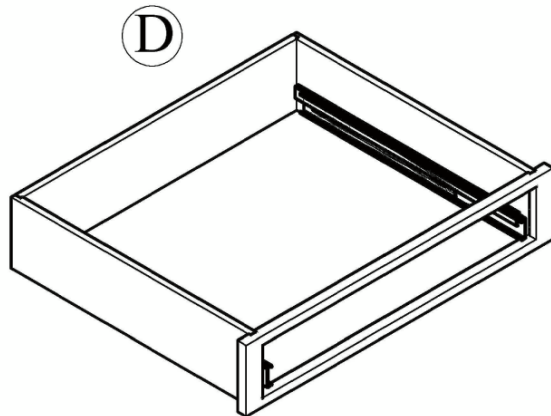

DD24/DD30/DD33/DD36 ASSEMBLED INSTRUCTION

Slide : 4
Screws 1.6cm:20

Bumper:4

Small Corner brace:4
Screw 1.4cm:8

Corner brace: 4
Screw 1.4cm:16