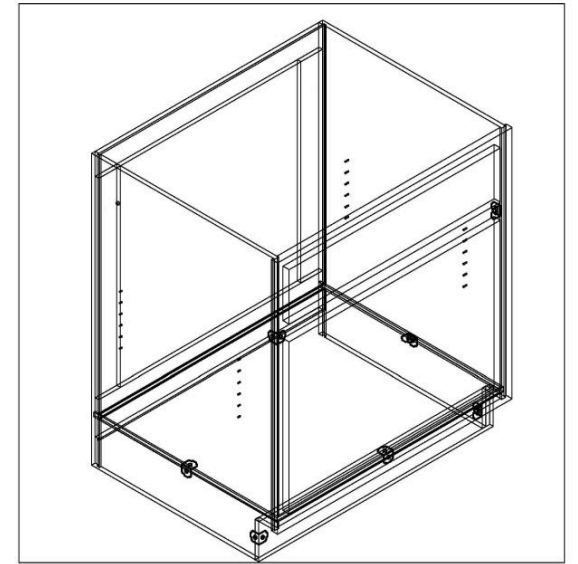

B24/B27/B30

ASSEMBLED INSTRUCTION

Slide : 2
Screws 1.6cm: 10

Slide support : 2

Corner brace: 4
Screws 1.4cm: 16

Bumper:8

Screws 1.6cm: 8
Screws 2.0cm: 4
Screws 2.5cm: 3

Shelf support: 4
Small Corner brace: 7
Screws 1.4cm: 14