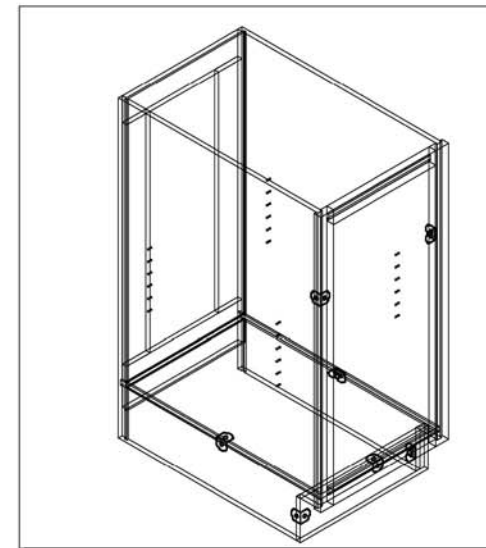

# TB09/B09FHD/B12FHD/B15FHD/B18FHD/B21FHD ASSEMBLED INSTRUCTION

Corner brace: 4  
Screws 1.4cm:16

Bumper:2

Screws 1.6cm:4  
Screws 2.0cm:2  
Screws 2.5cm:2

Shelf support: 4

Small Corner brace: 7  
Screws 1.4cm:14