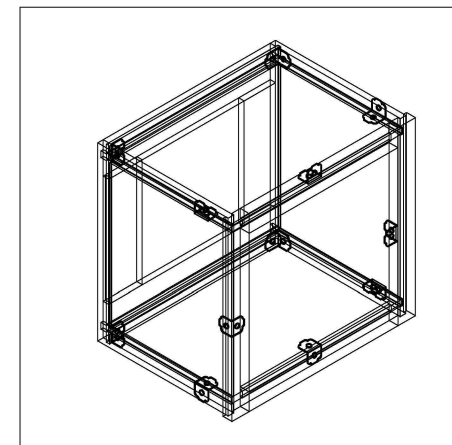

W1212/W1512/W1812/W2112 ASSEMBLED INSTRUCTION

Bumper: 2

Screws 1.6cm: 4
Screws 2.0cm: 2
Screws 2.5cm: 4

Small Corner brace: 12

Screws 1.4cm: 24