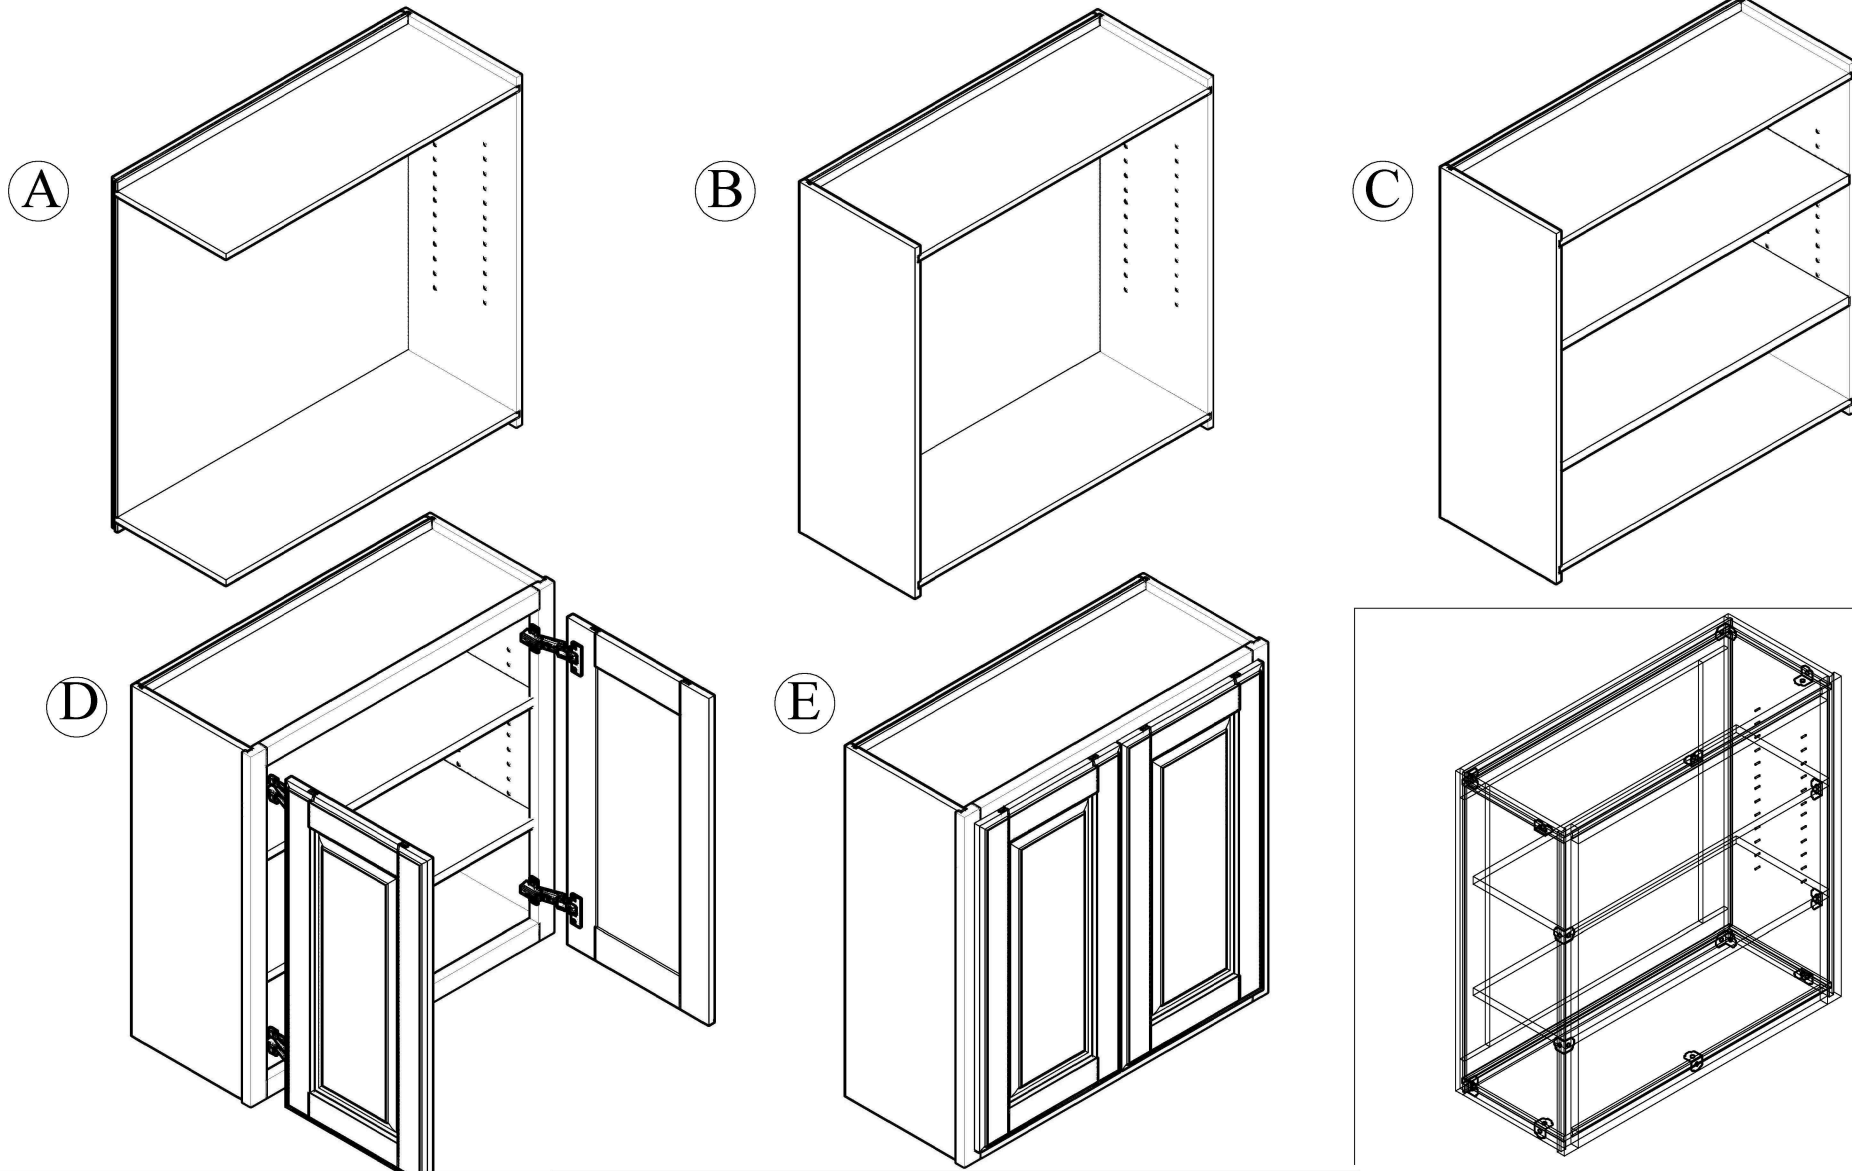

W2430/W2730/W3030/W3330/W3630/W4230/W2436/W2736/W3036/W3336/W3636/W4236

W2442/W2742/W3042/W3342/W3642/W4242

ASSEMBLED INSTRUCTION

Shelf support:8~12

Bumper:4

Small Corner brace:14
Screws 1.4cm:24

Screws 1.6cm:8~12
Screws 2.0cm:4~6
Screws 2.5cm:6