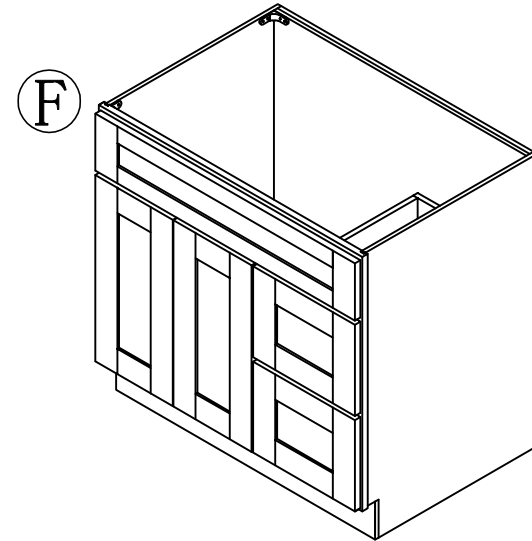

VA36-2DR/VA42-2DR ASSEMBLED INSTRUCTION

Slide:4
Screws 1.6cm:20

Slide support:4

Bumper:12

Small Corner brace:7
Screws 1.4cm:14

Screws 1.6cm:4
Screws 2.0cm:2
Screws 2.5cm:3

Corner brace:4
Screws 1.4cm:16