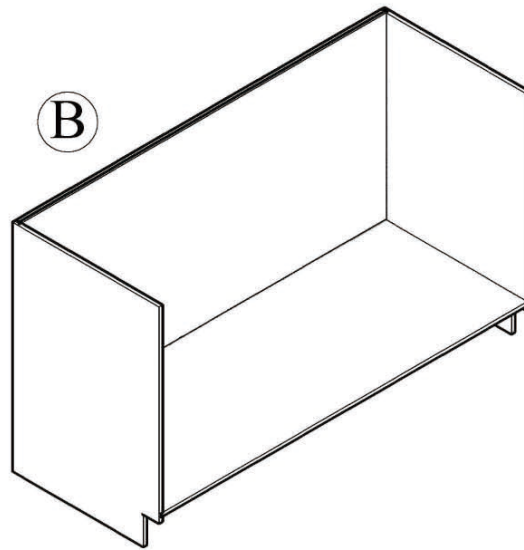

VA57D/VA60D ASSEMBLED INSTRUCTION

Slide : 6
Screws 1.6cm:30

Slide support : 6

Corner brace: 4
Screws 1.4cm:16

Bumper:20

Screws 1.6cm: 16
Screws 2.0cm: 8
Screws 2.5cm: 3

Small Corner brace:8
Screws 1.4cm:16