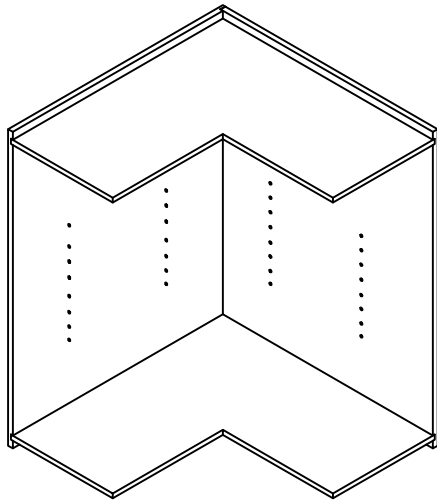

WER2430/WER2436/WER2442
ASSEMBLED INSTRUCTION

A