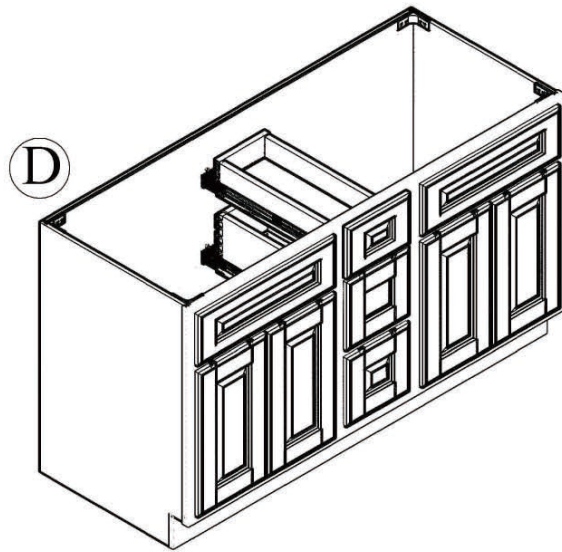

VA57D/VA60D ASSEMBLED INSTRUCTION

Slide : 6
Screws 1.6cm:30

Slide support : 6

Corner brace: 4
Screws 1.4cm:16

Bumper:20

Screws 1.6cm: 16
Screws 2.0cm: 8
Screws 2.5cm: 3

Small Corner brace:8
Screws 1.4cm:16