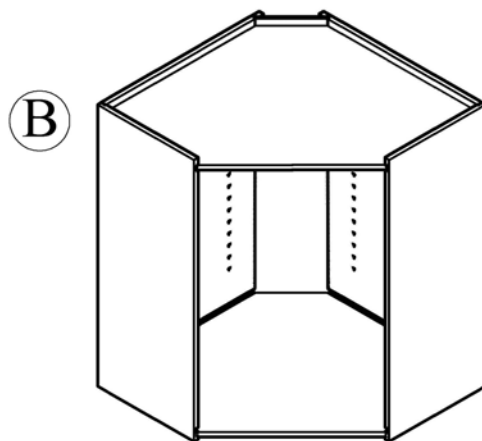

WDC2412/WDC2430/WDC2436/WDC2442/WDC2730/WDC2736/WDC2742

ASSEMBLED INSTRUCTION

Bumper:2

Shelf support:16~24

Small Corner brace:20
Screws 1.4 cm:40

135° corner brace:4~6
Screws 1.4 cm:16~24

Screws 1.6cm: 4~6
Screws 2.0cm: 2~3