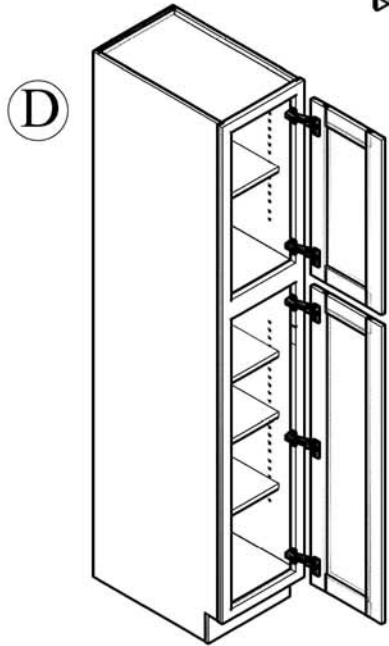

WP188427/WP189027/WP189627 ASSEMBLED INSTRUCTION

A

B

C

D

E

F

Shelf support: 24

Screws 1.6cm: 10~12
Screws 2.0cm: 5~6
Screws 2.5cm: 9

Bumper: 4

Small Corner brace: 20
Screws 1.4cm: 40