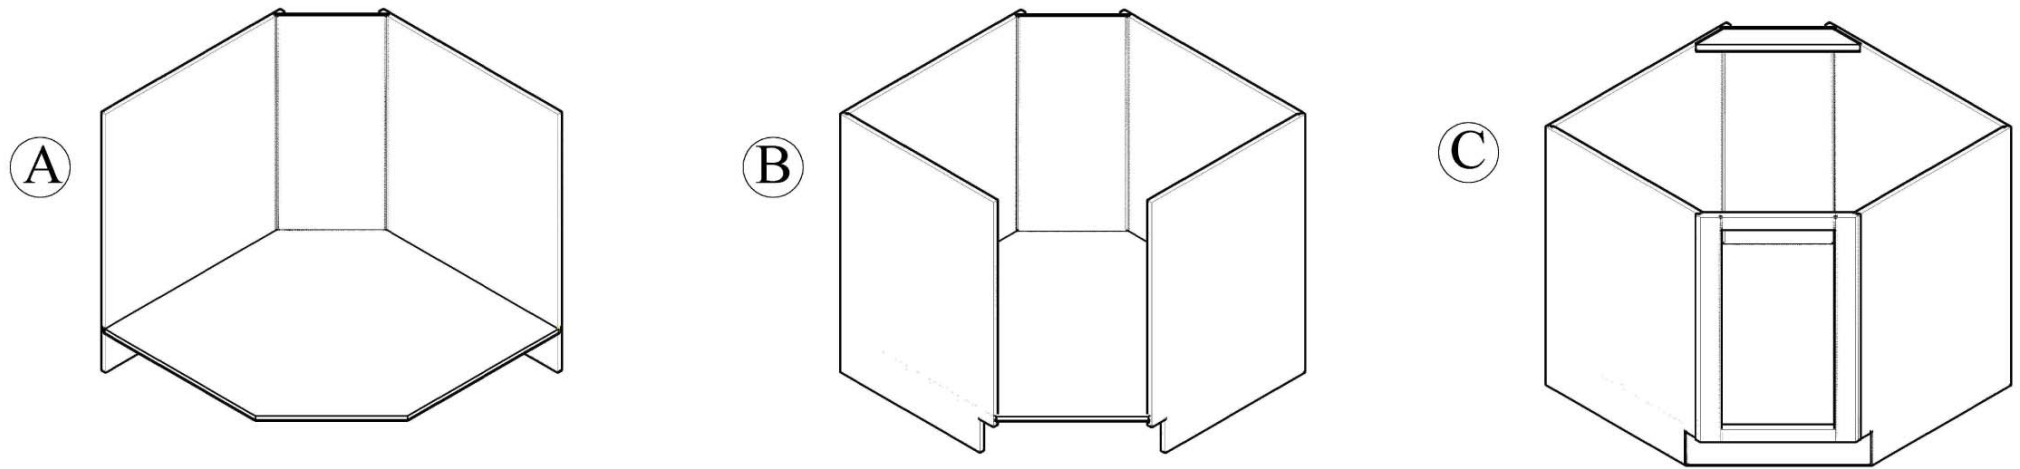

NCSB36/NCSB42 ASSEMBLED INSTRUCTION

Corner brace: 2
Screws 1.4cm: 8

Small Corner brace: 12
Screws 1.4cm: 24

Bumper: 2~4

Screws 1.6cm: 4
Screws 2.0cm: 2
Screws 2.5cm: 4

135° corner brace: 4
Screws 1.4cm: 16