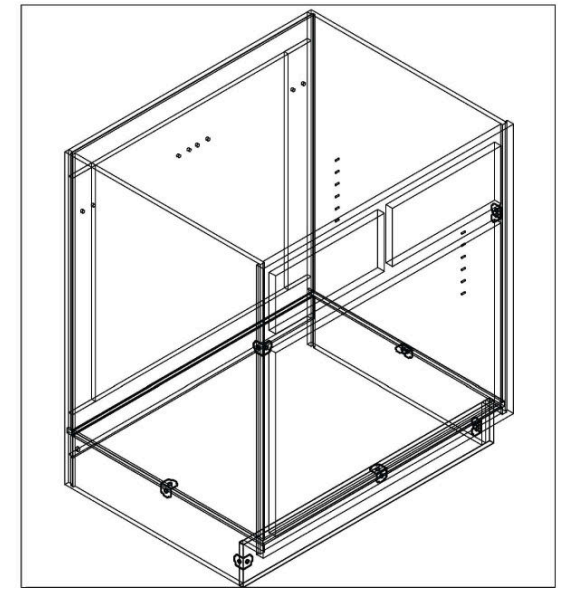

B33/B36/B39/B42

ASSEMBLED INSTRUCTION

Slide : 4
Screws 1.6cm:20

Slide support : 2

Corner brace: 4
Screws 1.4cm:16

Shelf support:4

Screws 1.6cm: 8
Screws 2.0cm: 4
Screws 2.5cm: 3

Bumper:12

Small Corner brace: 7
Screws 1.4cm:14