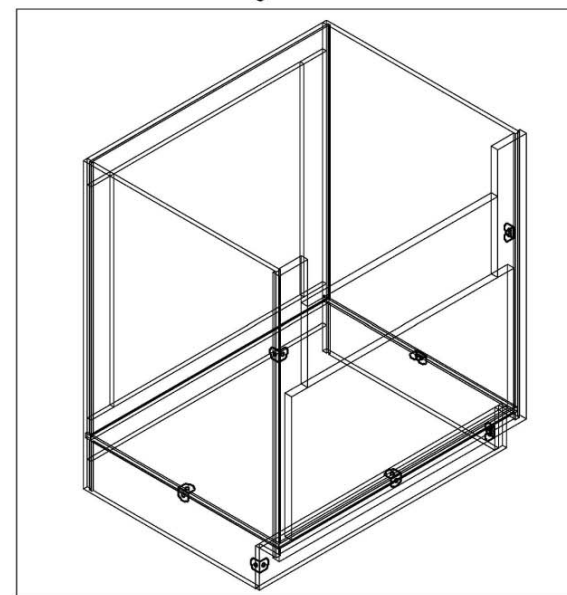

FSB30 FSB33 FSB36 ASSEMBLED INSTRUCTION

Corner brace: 4
Screws 1.4cm: 16

Screws 1.6cm: 8
Screws 2.0cm: 4
Screws 2.5cm: 3

Bumper: 4

Small Corner brace: 7
Screws 1.4cm: 14