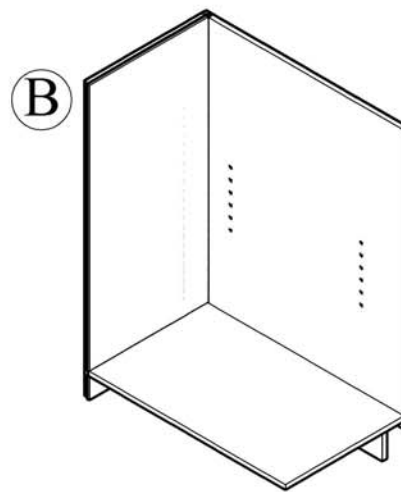

# TB09/B09FHD/B12FHD/B15FHD/B18FHD/B21FHD ASSEMBLED INSTRUCTION

Corner brace: 4  
Screws 1.4cm:16

Bumper:2

Screws 1.6cm:4  
Screws 2.0cm:2  
Screws 2.5cm:2

Shelf support: 4

Small Corner brace: 7  
Screws 1.4cm:14