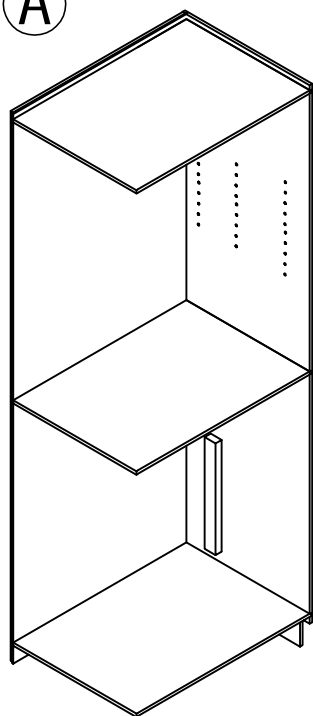

WDP249027/WDP249627/WDP309027/WDP309627

ASSEMBLED INSTRUCTION

A