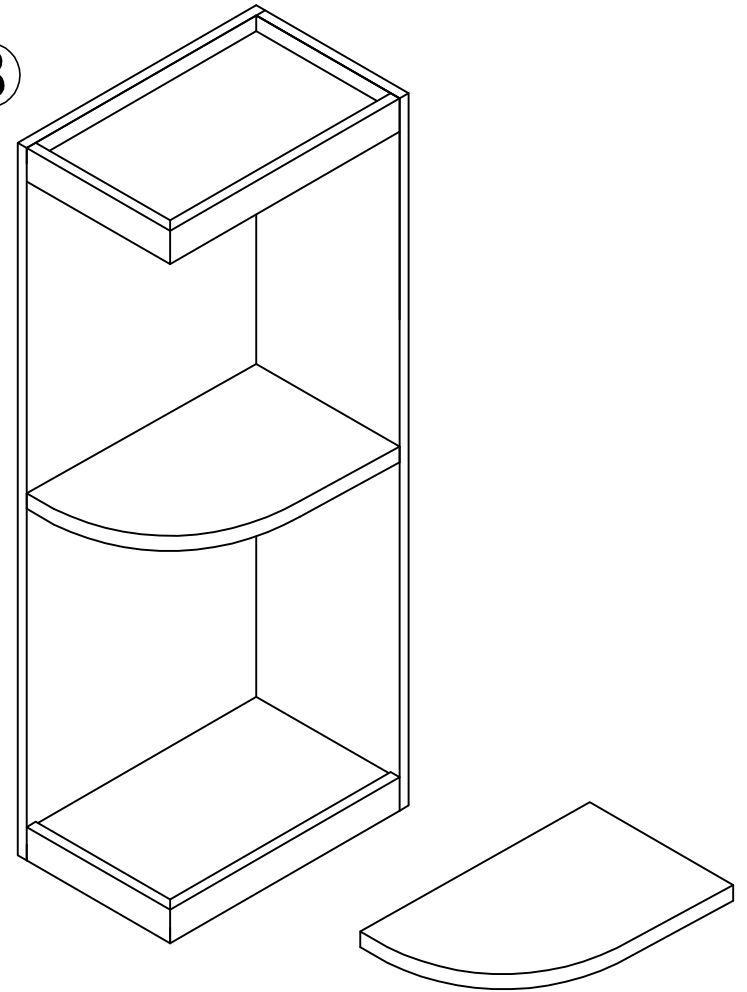

WES0930/WES0936/WES0942
ASSEMBLED INSTRUCTION

Ⓐ

Ⓑ

Screws 2.5cm: 15~20