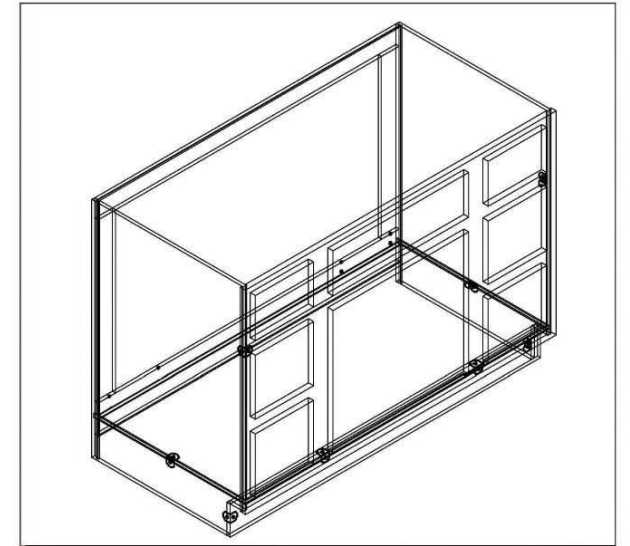

VA48DD / VA57DD / VA60DD ASSEMBLED INSTRUCTION

Slide :12
Screws 1.6cm: 60

Slide support : 12

Corner brace: 4
Screws 1.4cm: 16

Bumper:28

Screws 1.6cm: 8
Screws 2.0cm: 4
Screws 2.5cm: 3

Small Corner brace:8
Screws 1.4cm: 16